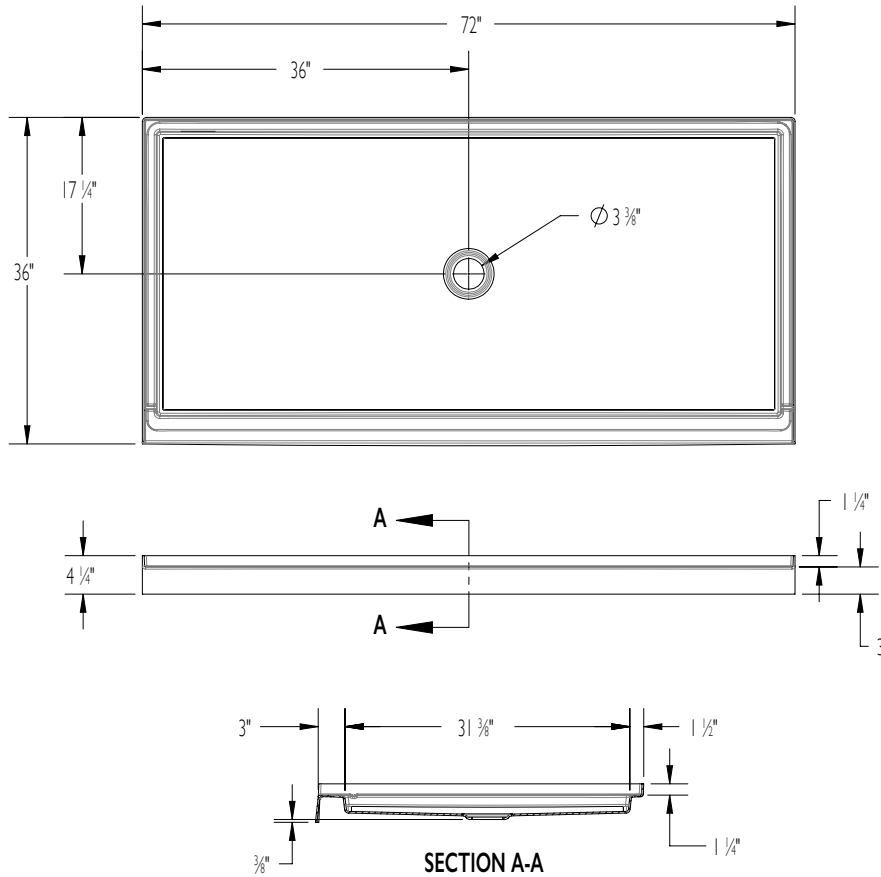

# SB7236 – ICON SHOWER PANS

72 x 36 x 3 inches

# SB7236

72 x 36 x 3  
inches

**FEATURES** Dimensional Tolerance  $\pm 3/8"$ . Dimensions needed for site preparation should be measured from the unit. Aquatic assumes no responsibility for preparatory work.

## DIMENSIONS

Specifications	inches
<b>Width:</b> Overall / Net	72
<b>Depth:</b> Overall / Net	36
<b>Height:</b> Overall / Net	4 1/4 / 3
<b>Enclosure Opening</b>	—
<b>Skirt Height</b>	3
<b>Drain Rough-In (from Back Wall)</b>	17 1/4
<b>Drain Rough-In (from Side Wall)</b>	36
<b>Drain:</b> Diameter / Clearance	3 3/8 / 3/8

## FRAMING DIMENSIONS inches

Type	D Depth	W Width	H Height	A	B	C
Alcove	36	72	—	Box Out	36	17 1/4