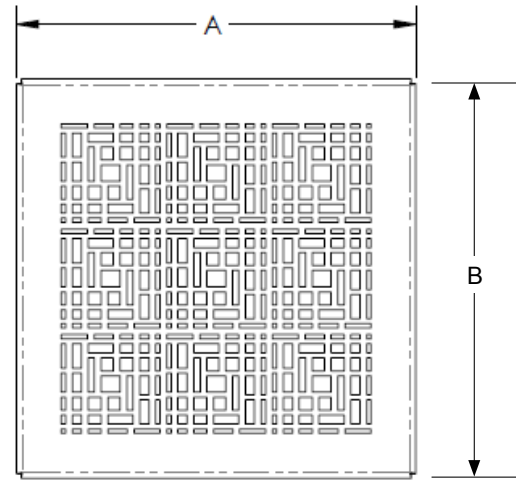

QUICKDRAIN SQUAREDRAIN DECO COVER TECHNICAL SPECIFICATION

Job Name _____	Item # _____
Location _____	
Engineer _____	Contractor _____
PO # _____	Tag _____
Representative _____	

DESCRIPTION

The SquareDrain Covers are made of 18 gauge 304 stainless steel. They are available in three sizes; 4", 5" and 6", and in multiple finish options including Brushed Stainless Steel, Polished Stainless Steel, Brushed Gold, Polished Gold, Matte Black, Polished Black, Oil Rubbed Bronze and Polished Rose Gold.

DIMENSIONS

[A]:	5-3/4"	[D]:	4-3/4"
[B]:	5-3/4"	[E]:	3-3/4"
[C]:	4-3/4"	[F]:	3-3/4"

Access BIM/Revit content through www.quickdrainusa.com