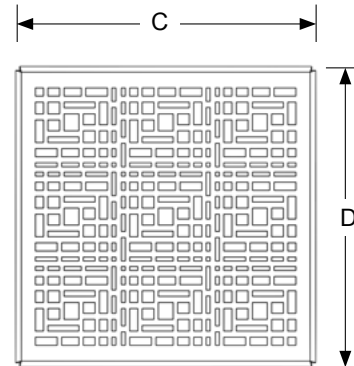

QUICKDRAIN SQUAREDRAIN DECO COVER TECHNICAL SPECIFICATION

Job Name _____	Item # _____
Location _____	
Engineer _____	Contractor _____
PO # _____	Tag _____
Representative _____	

DESCRIPTION

The SquareDrain Covers are made of 18 gauge 304 stainless steel. They are available in three sizes; 4", 5" and 6", and in multiple finish options including Brushed Stainless Steel, Polished Stainless Steel, Brushed Gold, Polished Gold, Matte Black, Polished Black, Oil Rubbed Bronze and Polished Rose Gold.

DIMENSIONS

[A]:	5-3/4"	[D]:	4-3/4"
[B]:	5-3/4"	[E]:	3-3/4"
[C]:	4-3/4"	[F]:	3-3/4"

Access BIM/Revit content through www.quickdrainusa.com