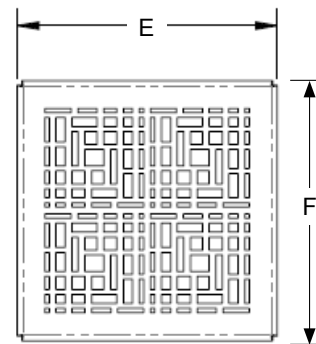

QUICKDRAIN SQUAREDRAIN DECO COVER TECHNICAL SPECIFICATION

Job Name _____	Item # _____
Location _____	
Engineer _____	Contractor _____
PO # _____	Tag _____
Representative _____	

DESCRIPTION

The SquareDrain Covers are made of 18 gauge 304 stainless steel. They are available in three sizes; 4", 5" and 6", and in multiple finish options including Brushed Stainless Steel, Polished Stainless Steel, Brushed Gold, Polished Gold, Matte Black, Polished Black, Oil Rubbed Bronze and Polished Rose Gold.

DIMENSIONS

[A]:	5-3/4"	[D]:	4-3/4"
[B]:	5-3/4"	[E]:	3-3/4"
[C]:	4-3/4"	[F]:	3-3/4"

Access BIM/Revit content through www.quickdrainusa.com