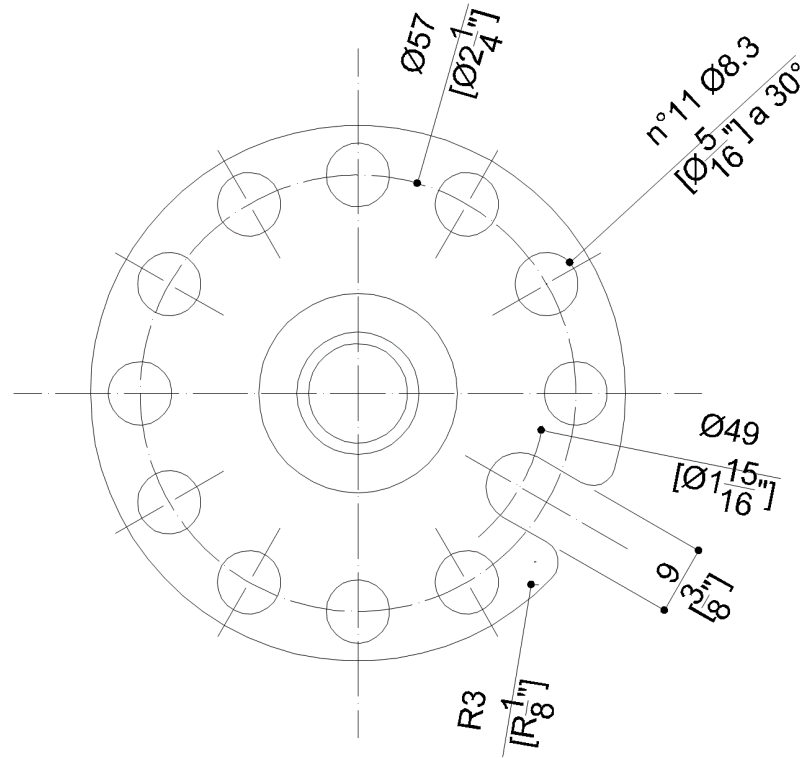

G40JER02XX Series Maxima

23" Grab bar towel holder, right orientation. No maintenance 3mm thick antimicrobial vinyl coating. Concealed stainless steel 11-hole flange plate.

Mounting hardware supplied for wood stud installation.

Product Data

Overall Dimensions (Inch.)	23-5/8x3-15/16x6-3/4
Net Weight (lbs.)	5.51

Installation Hardware Details

Stainless steel screw and dowels	Fischer SX 8 6x70 Inox
----------------------------------	------------------------

Packaging Details

Package	LDPE bag in cardboard box
Package dimensions (Inch.)	23-5/8 x 5-11/16 x 4-5/16
Weight with Packaging (lbs.)	6.17

G40JER02XX Series Maxima

Y88JKS12

AISI 304 stainless steel fixing plate