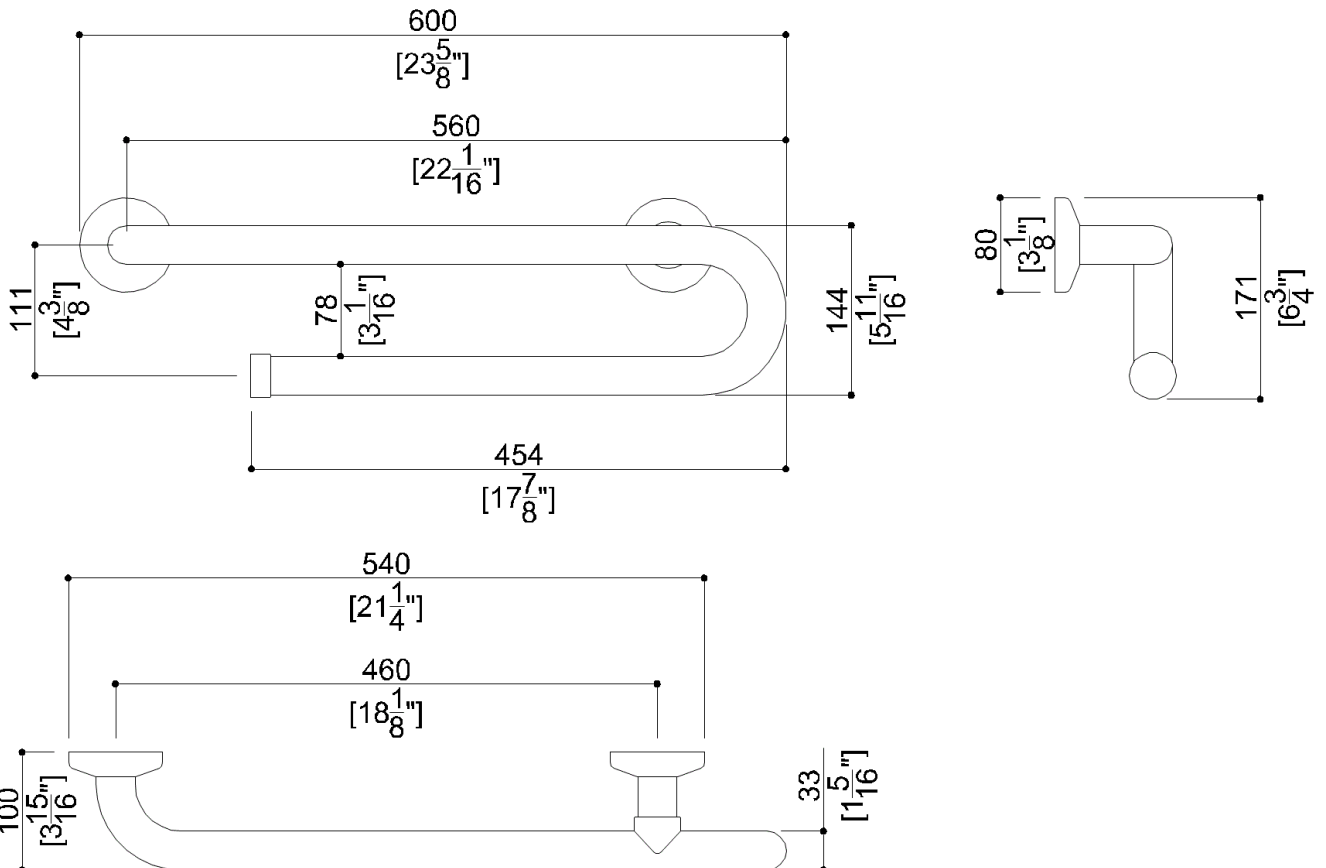

G40JER02XX Series Maxima

23" Grab bar towel holder, right orientation. No maintenance 3mm thick antimicrobial vinyl coating. Concealed stainless steel 11-hole flange plate.

Mounting hardware supplied for wood stud installation.

Product Data

Overall Dimensions (Inch.)	23-5/8x3-15/16x6-3/4
Net Weight (lbs.)	5.51

Installation Hardware Details

Stainless steel screw and dowels	Fischer SX 8 6x70 Inox
----------------------------------	------------------------

Packaging Details

Package	LDPE bag in cardboard box
Package dimensions (Inch.)	23-5/8 x 5-11/16 x 4-5/16
Weight with Packaging (lbs.)	6.17

G40JER02XX Series Maxima

Y88JKS12

AISI 304 stainless steel fixing plate