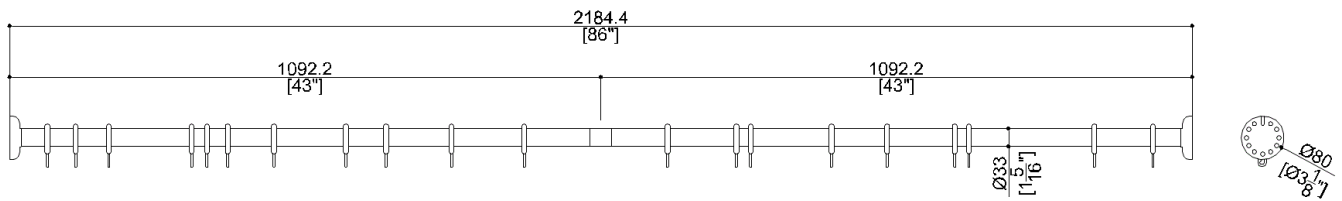

G02JRS09XX Series Polycolor

86" straight shower curtain rod, nylon over aluminum, with 20 shower curtain rings.

Optional accessories: Y87JSS03

Product Data

Overall Dimensions (Inch.)	86-5/8x3-1/8x3-1/8
Net Weight (lbs.)	2.56

Installation Hardware Details

Stainless steel screw	TSP 5x60 Inox
-----------------------	---------------

Packaging Details

Package	LDPE bag in cardboard box
Package dimensions (Inch.)	33-7/8 x 4-1/2 x 1-5/8
Weight with Packaging (lbs.)	3.44