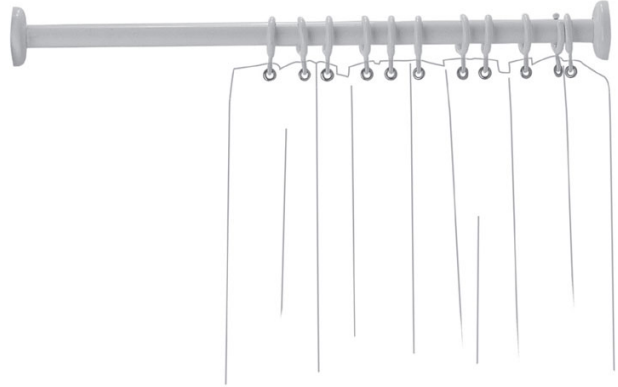

G02JRS09XX Series Polycolor

86" straight shower curtain rod, nylon over aluminum, with 20 shower curtain rings.

Optional accessories: Y87JSS03

Product Data

Overall Dimensions (Inch.)	86-5/8x3-1/8x3-1/8
Net Weight (lbs.)	2.56

Installation Hardware Details

Stainless steel screw	TSP 5x60 Inox
-----------------------	---------------

Packaging Details

Package	LDPE bag in cardboard box
Package dimensions (Inch.)	33-7/8 x 4-1/2 x 1-5/8
Weight with Packaging (lbs.)	3.44