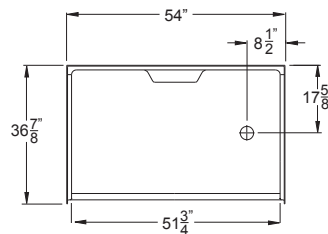

EZA 5436 BF 5P 1.0 L /R

OUTER DIMENSION	54" x 36.875" x 77.75"
ENCLOSURE (up to)	51.75" x 76.75"
THRESHOLD	1" Barrier Free
DRAIN	Left or Right
HANDED	Drain
SHIPPING WEIGHT	450
LOAD FACTOR	2.4
TRUCKLOAD FACTOR	1.5

1.0" Barrier Free

A	B	C	D
54.25"	8.5625"	36.875"	17.625"

Due to the nature of the materials, dimensions may vary +/- 0.5".