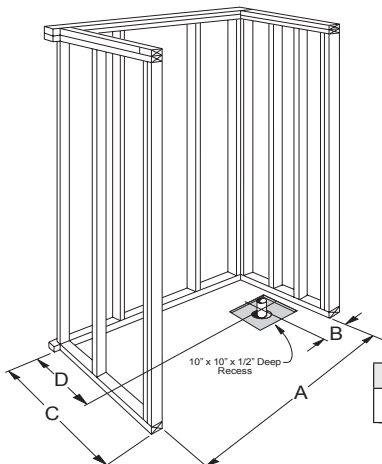

EZA 5436 BF 5P 1.0 L /R

OUTER DIMENSION	54" x 36.875" x 77.75"
ENCLOSURE (up to)	51.75" x 76.75"
THRESHOLD	1" Barrier Free
DRAIN	Left or Right
HANDED	Drain
SHIPPING WEIGHT	450
LOAD FACTOR	2.4
TRUCKLOAD FACTOR	1.5

1.0" Barrier Free

A	B	C	D
54.25"	8.5625"	36.875"	17.625"

Due to the nature of the materials, dimensions may vary +/- 0.5".