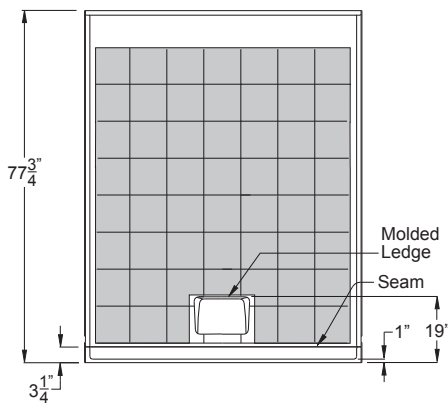

gray shading represents wood backing