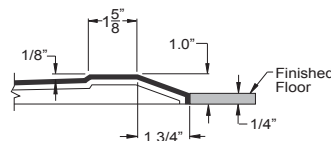

EZA 5436 BF 5P 1.0 L /R

OUTER DIMENSION	54" x 36.875" x 77.75"
ENCLOSURE (up to)	51.75" x 76.75"
THRESHOLD	1" Barrier Free
DRAIN	Left or Right
HANDED	Drain
SHIPPING WEIGHT	450
LOAD FACTOR	2.4
TRUCKLOAD FACTOR	1.5

1.0" Barrier Free

A	B	C	D
54.25"	8.5625"	36.875"	17.625"

Due to the nature of the materials, dimensions may vary +/- 0.5".