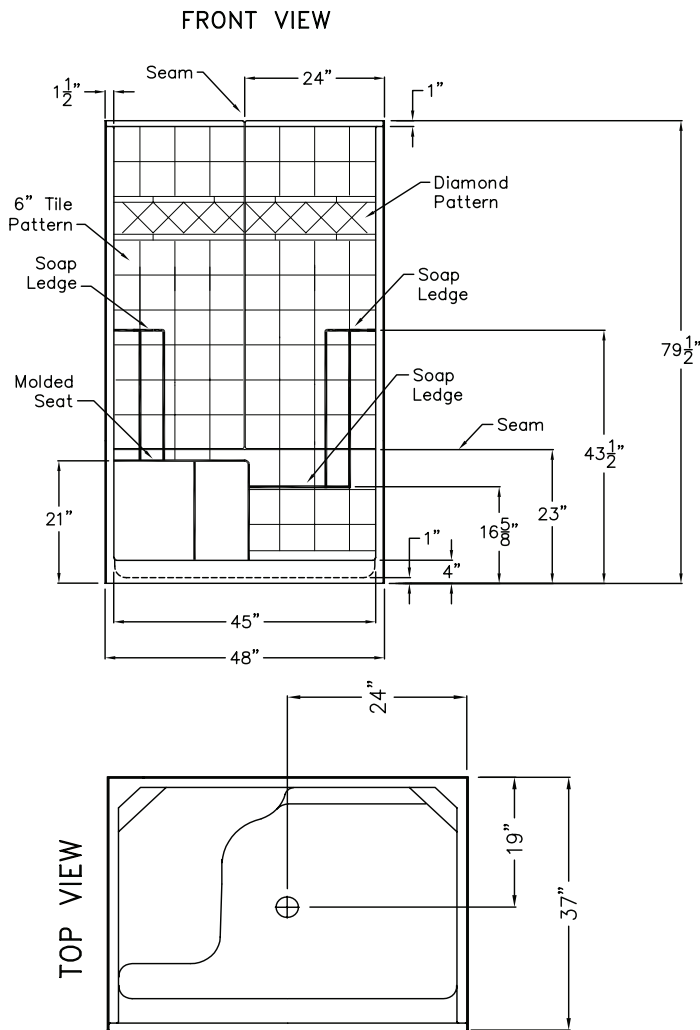

Flexible Financing | See Details at Check-out

EZA 3648 SH IS 3P Tile

48" x 37" x 79.5"

Enclosure: up to 45" x 74"

FEATURES

FINISH	PRODUCT	PIECES	WALL	SEAT
solid surface or AcrylX™ applied acrylic	shower	three	diamond texture	one

OPTIONS

WHIRLPOOL	SOLID SURFACE COLOR	AcrylX™ COLOR	ACCESSORIES
no	solids or naturals	white, bone, biscuit	drain

TECHNICAL INFORMATION

WT	LOAD FACTOR	HANDED BY	CODES	WARRANTY
170	1.12	seat left or right	ANSI I24.2, UPC	lifetime limited - solid surface lifetime limited - AcrylX™

Due to the nature of the materials, dimensions may vary +/- 1/2".