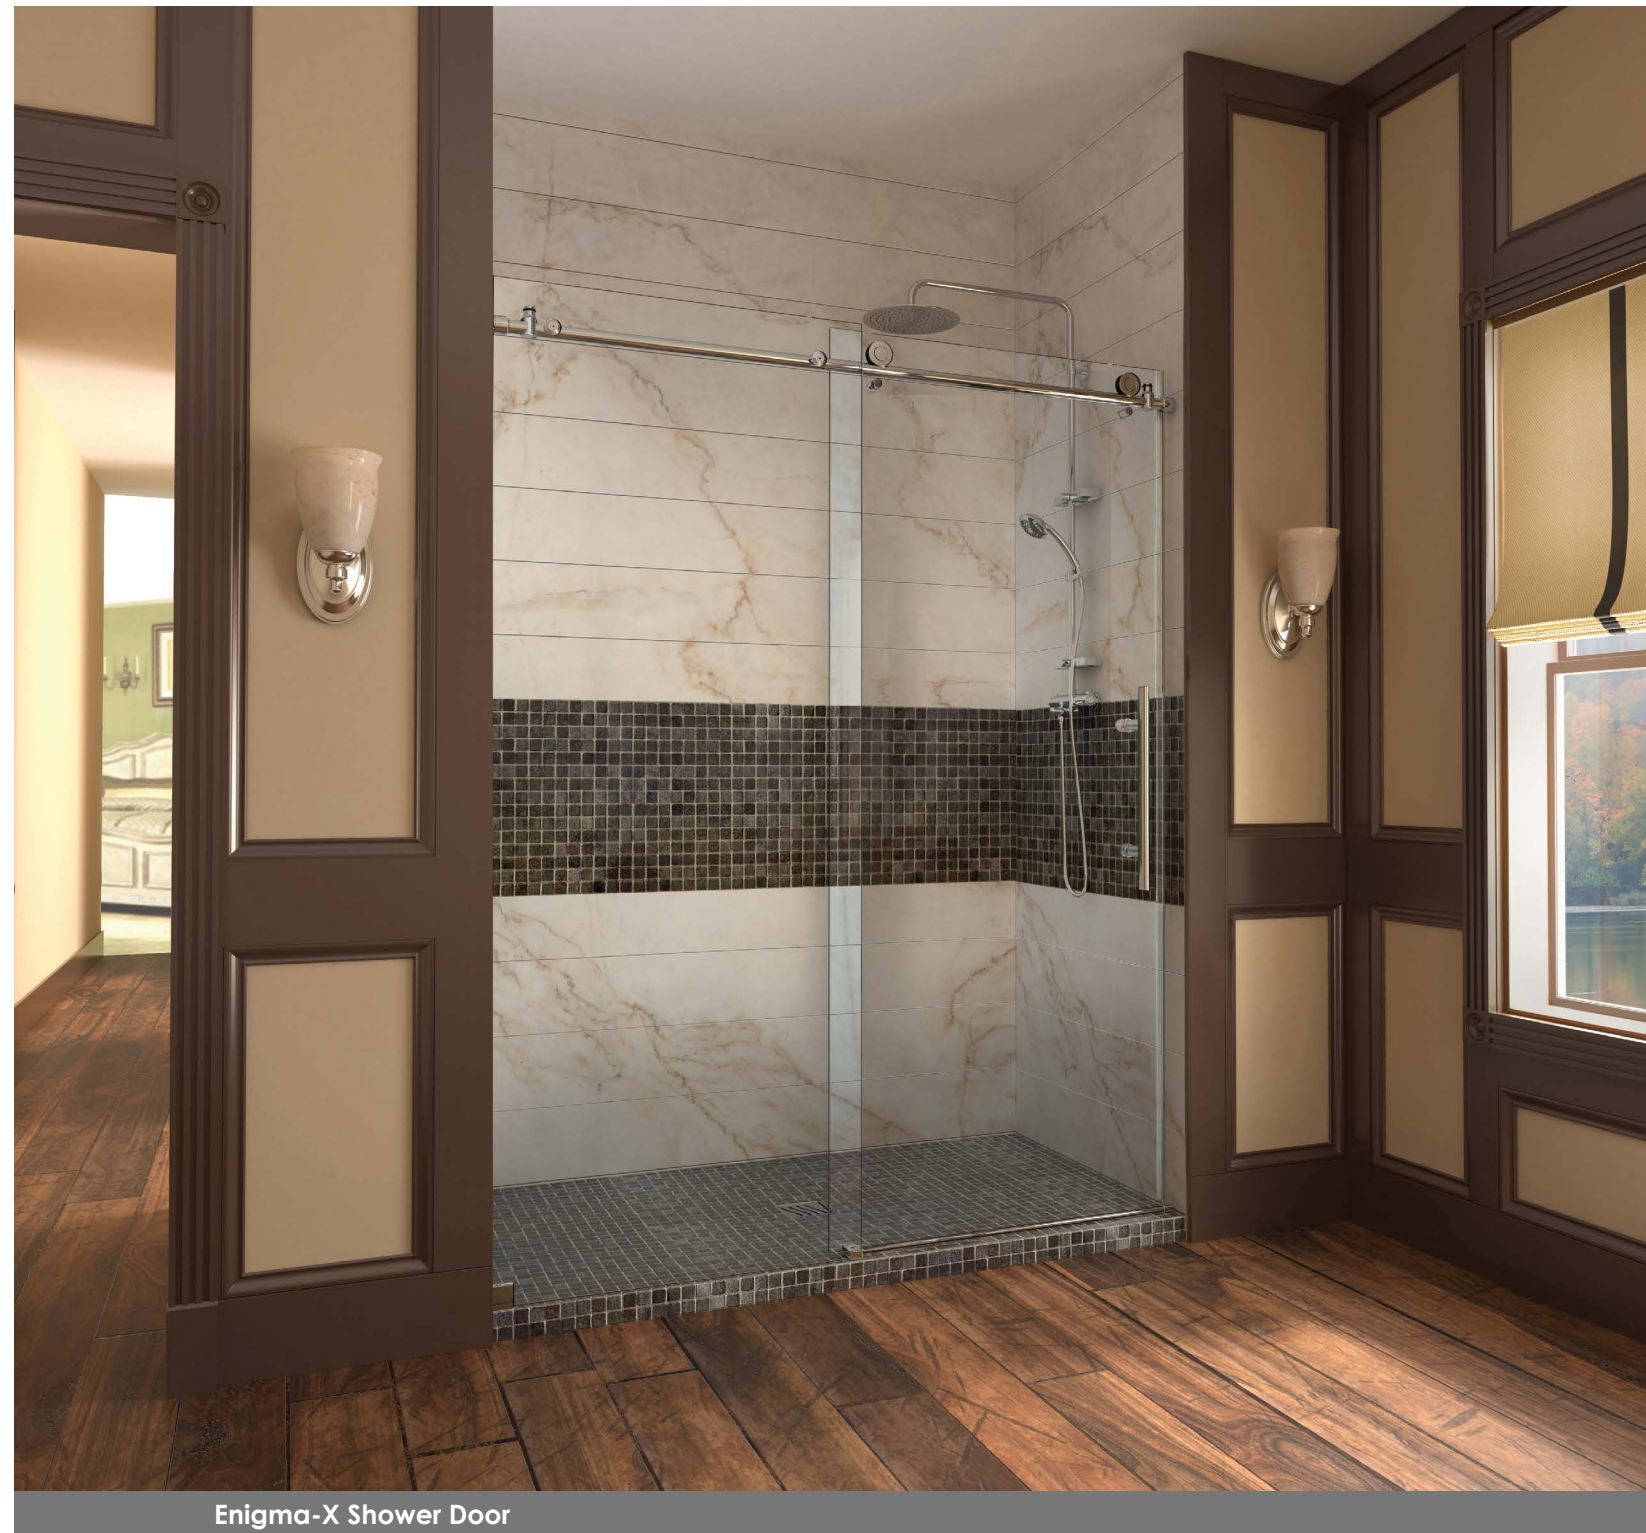

Config.	Model	A	B	C Walk-In	D Stationary Panel	Brushed Stainless Steel Finish (-07)	Polished Stainless Steel Finish (-08)
1	SHDR-61487610	44" - 48"	76"	16" - 20"	--	--	--
	SHDR-61607610	56" - 60"	76"	22" - 26"	--	--	--
2	SHEN-6134480	44-3/8" - 48-3/8"	76"	16" - 20"	34-1/2"	--	--
	SHEN-6134600	56-3/8" - 60-3/8"	76"	22" - 26"	34-1/2"	--	--

Enigma-X Shower Door

Notes:

- Visit www.BathAuthority.com/showers.asp for exact product dimensions and technical information
- Plumbing codes vary by state; DreamLine™ is not responsible for code compliance
- **Professional installation required**