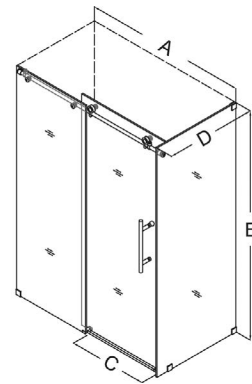

Enigma-X

Enigma-X Shower Door

Enigma-X Threshold

Enigma-X Stainless Steel Hardware

The [Enigma-X Shower Door or Enclosure](#) offers the epitome of style, innovation and quality. The sleek fully frameless design and high functioning performance deliver the look and feel of custom glass at an exceptional value. The impressive 3/8" thick tempered glass is factory treated with DreamLine exclusive ClearMax™ protective coating for superior protection and easy maintenance. The substantial stainless steel hardware is the perfect marriage of urban style and effortless operation. Take your bathroom design to the limit with the high quality and sublime styling of the Enigma- X.

[Enigma-X](#) is also available as a [tub door](#).

Features:

- Advanced fully frameless glass design
- 3/8" (10mm) thick tempered clear glass
- Stainless steel hardware available in polished or brushed finish
- Effortless sliding operation with large wheel assemblies on a stainless steel track
- Anti-splash threshold to prevent water spills (requires minimum threshold depth of 2-3/4")
- DreamLine™ exclusive ClearMax™ protective anti-limescale coating
- Reversible for right or left door opening
- Trim top bar up to 4" for width adjustment
- No adjustment for out-of-plumb walls
- Optional SlimLine™ shower base available

Configuration 1

Configuration 2

Config.	Model	A	B	C Walk-In	D Stationary Panel	Brushed Stainless Steel Finish (-07)	Polished Stainless Steel Finish (-08)
1	SHDR-61487610	44" - 48"	76"	16" - 20"	--	--	--
	SHDR-61607610	56" - 60"	76"	22" - 26"	--	--	--
2	SHEN-6134480	44-3/8" - 48-3/8"	76"	16" - 20"	34-1/2"	--	--
	SHEN-6134600	56-3/8" - 60-3/8"	76"	22" - 26"	34-1/2"	--	--