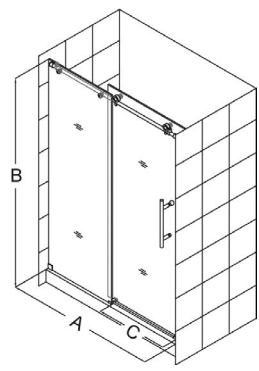

Enigma-X

Enigma-X Shower Door

Enigma-X Threshold

Enigma-X Stainless Steel Hardware

The [Enigma-X Shower Door or Enclosure](#) offers the epitome of style, innovation and quality. The sleek fully frameless design and high functioning performance deliver the look and feel of custom glass at an exceptional value. The impressive 3/8" thick tempered glass is factory treated with DreamLine exclusive ClearMax™ protective coating for superior protection and easy maintenance. The substantial stainless steel hardware is the perfect marriage of urban style and effortless operation. Take your bathroom design to the limit with the high quality and sublime styling of the Enigma- X.

[Enigma-X](#) is also available as a [tub door](#).

Features:

- Advanced fully frameless glass design
- 3/8" (10mm) thick tempered clear glass
- Stainless steel hardware available in polished or brushed finish
- Effortless sliding operation with large wheel assemblies on a stainless steel track
- Anti-splash threshold to prevent water spills (requires minimum threshold depth of 2-3/4")
- DreamLine™ exclusive ClearMax™ protective anti-limescale coating
- Reversible for right or left door opening
- Trim top bar up to 4" for width adjustment
- No adjustment for out-of-plumb walls
- Optional SlimLine™ shower base available

Configuration 1

Configuration 2

Config.	Model	A	B	C Walk-In	D Stationary Panel	Brushed Stainless Steel Finish (-07)	Polished Stainless Steel Finish (-08)
1	SHDR-61487610	44" - 48"	76"	16" - 20"	--	--	--
	SHDR-61607610	56" - 60"	76"	22" - 26"	--	--	--
2	SHEN-6134480	44-3/8" - 48-3/8"	76"	16" - 20"	34-1/2"	--	--
	SHEN-6134600	56-3/8" - 60-3/8"	76"	22" - 26"	34-1/2"	--	--