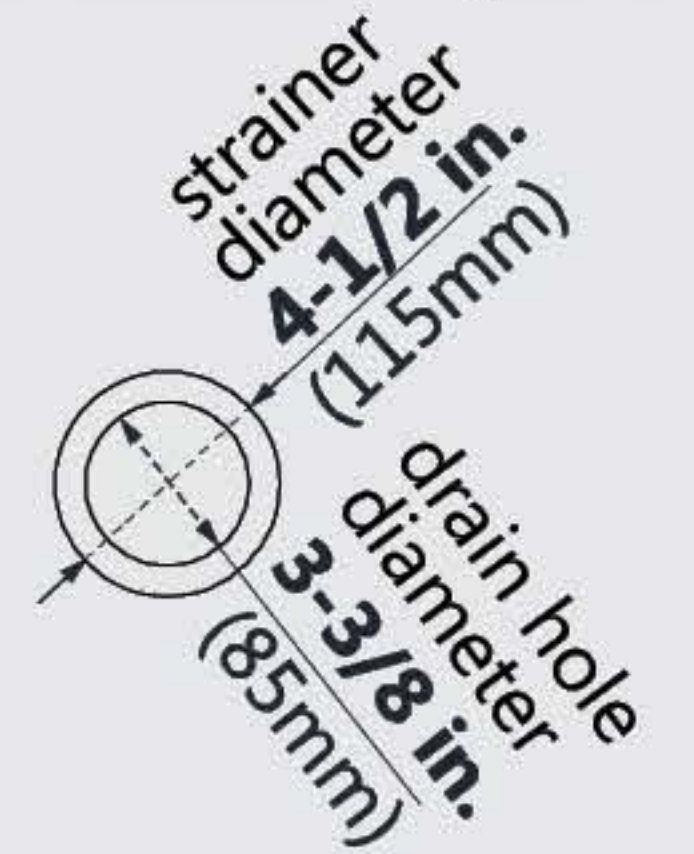

DLT-1136360

SLIMLINE SHOWERBASE

SINGLE THRESHOLD

CENTER DRAIN

Drain Hole Specs

DreamLine reserves the right to update or modify the hardware or materials pictured without prior notice for the purpose of product improvement and customer satisfaction.