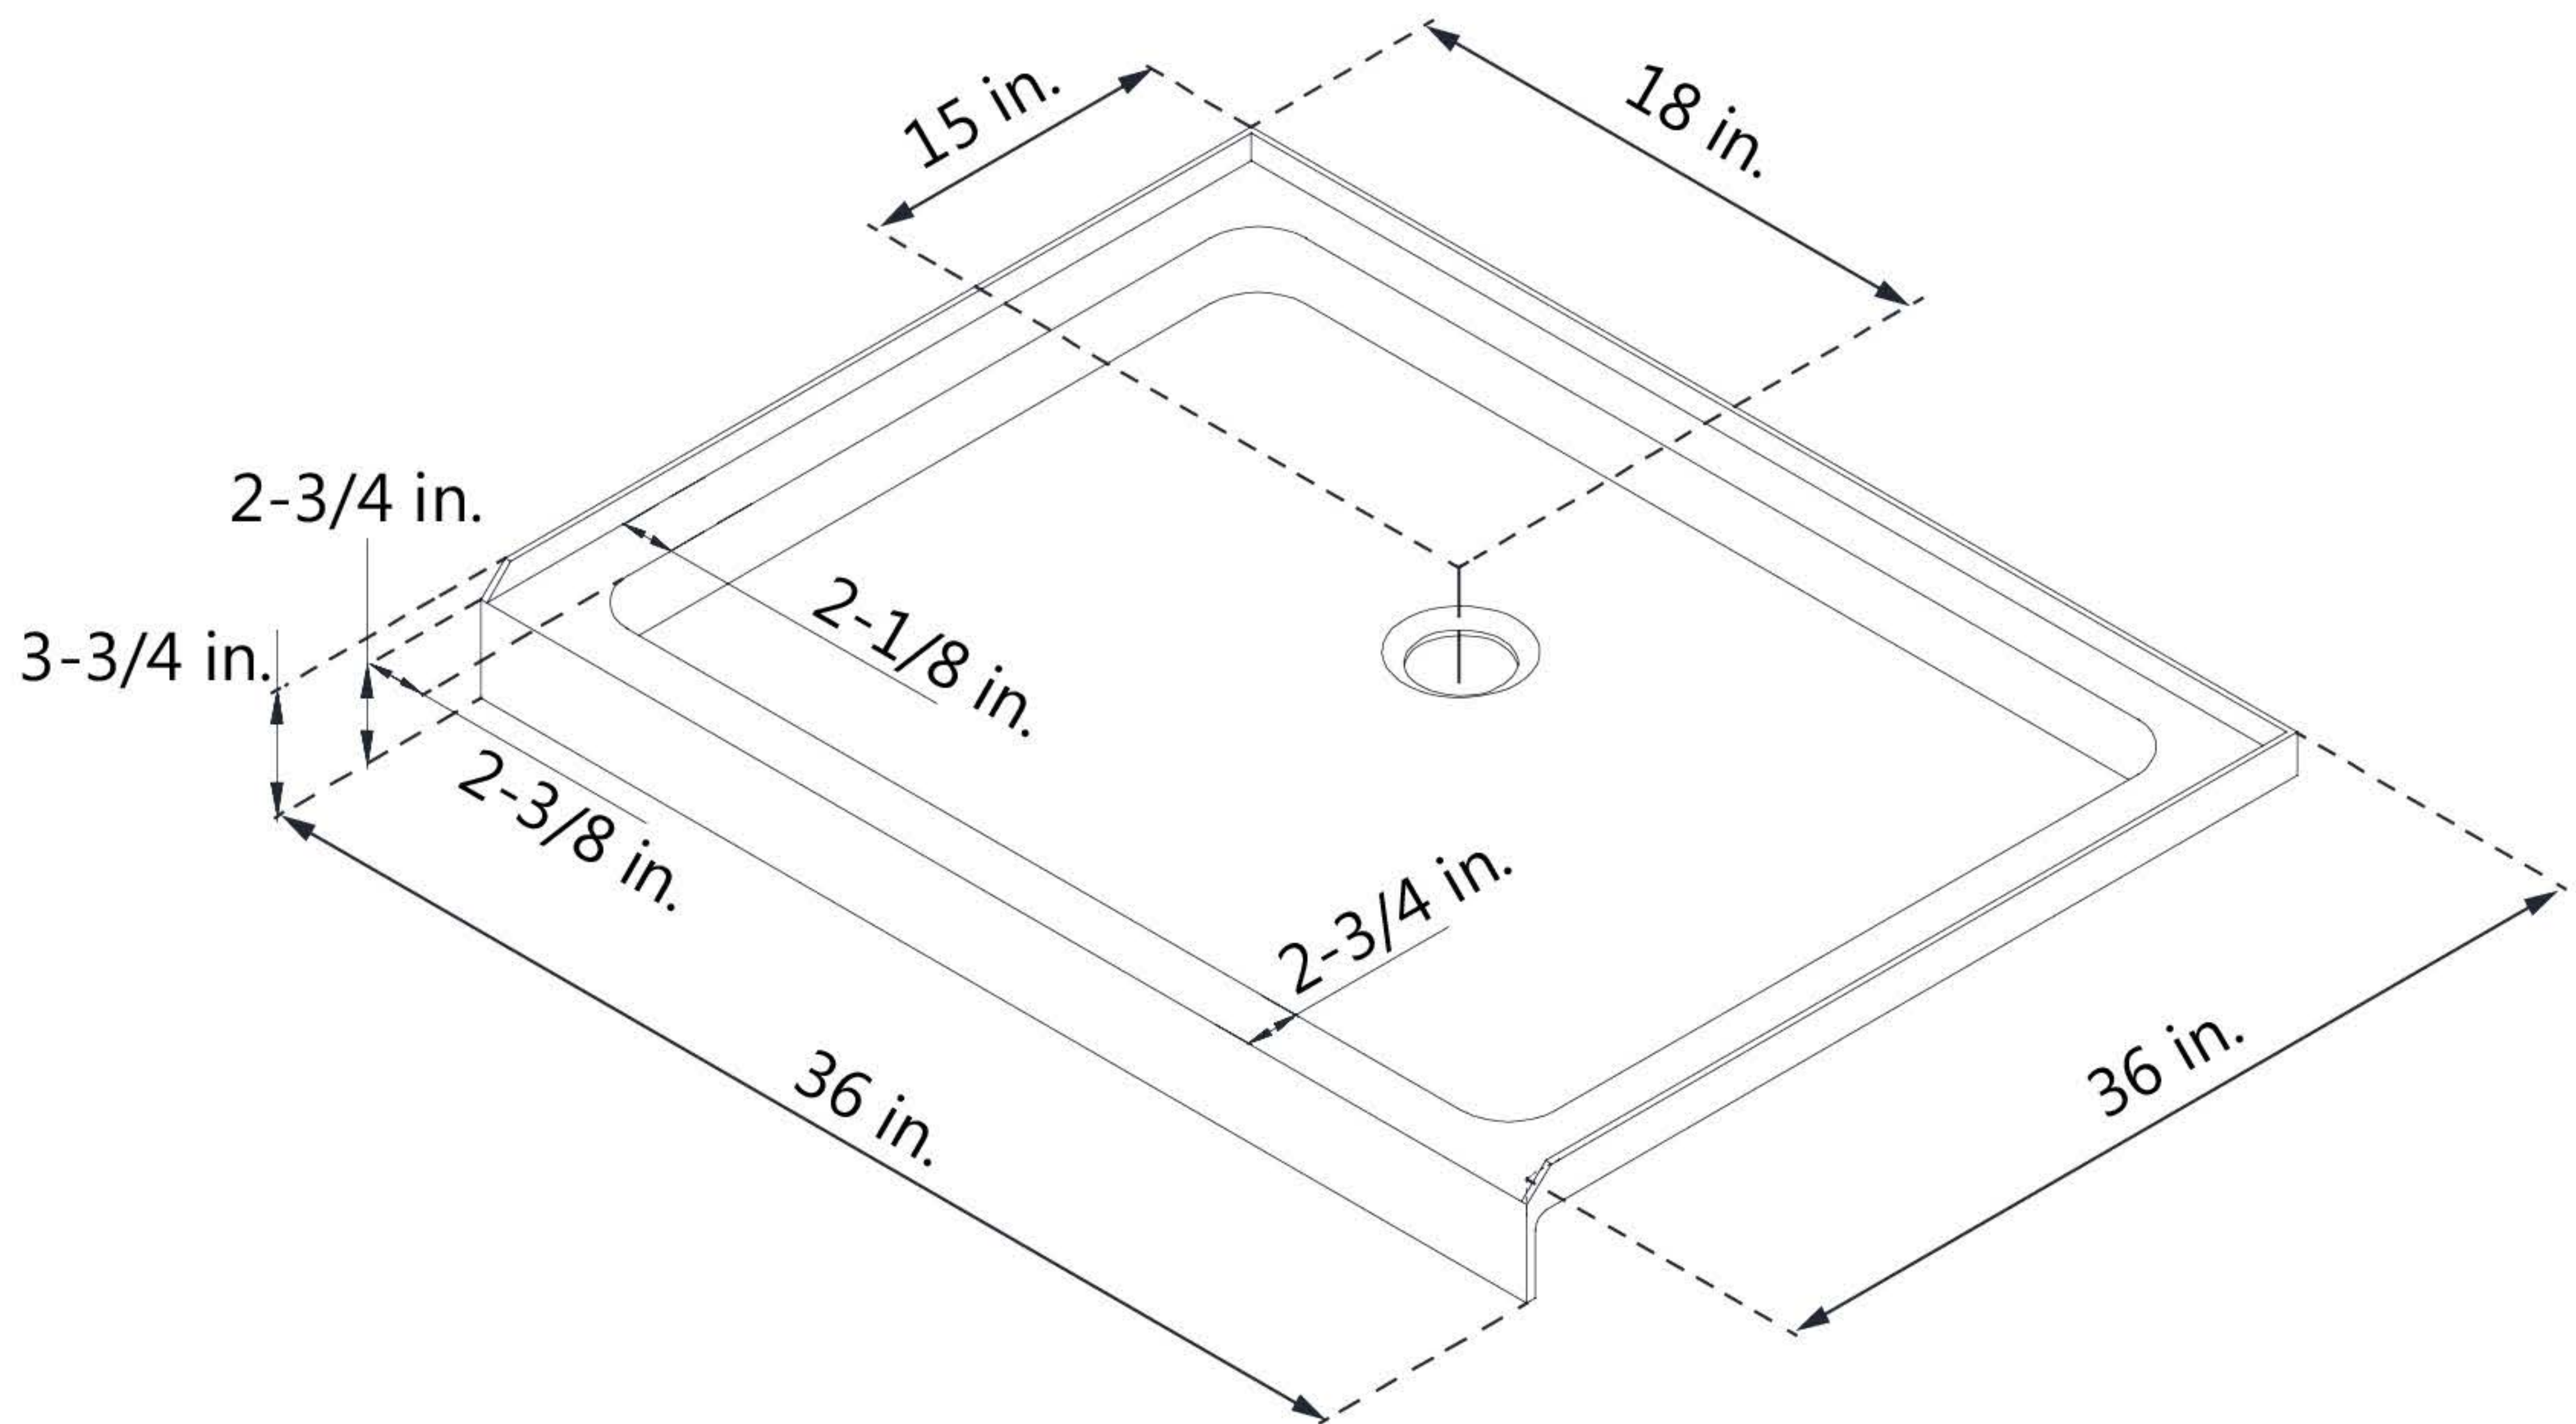

DL-6218

FLEX

DreamLine Flex 36 in. D x 36 in.
W x 76 3/4 in. H Semi-Frameless
Pivot Shower Door, SlimLine
Shower Base and Backwall Kit

KIT CONTENTS:

- SHOWER DOOR
- SHOWER BASE
- QWALL BACKWALLS

CONFIGURATION DIMENSIONS:

DLT-1136360

SLIMLINE SHOWERBASE

SINGLE THRESHOLD

CENTER DRAIN

Drain Hole Specs

DreamLine reserves the right to update or modify the hardware or materials pictured without prior notice for the purpose of product improvement and customer satisfaction.

SHDR-22327200

FLEX

DreamLine Flex 32-36 in. W x 72 in.
H Frameless Pivot Shower Door

PIVOT DOOR

CONFIGURATION DIMENSIONS:

A: 32 - 36 in.

MODEL WIDTH

B: 72 in.

MODEL HEIGHT

C: 22 7/8 in.

ACCESS WIDTH

D: 28 1/2 in.

DOOR WIDTH

P: 6 9/16 in.

PIVOT PANEL WIDTH

DreamLine reserves the right to update or modify the hardware or materials pictured without prior notice for the purpose of product improvement and customer satisfaction.