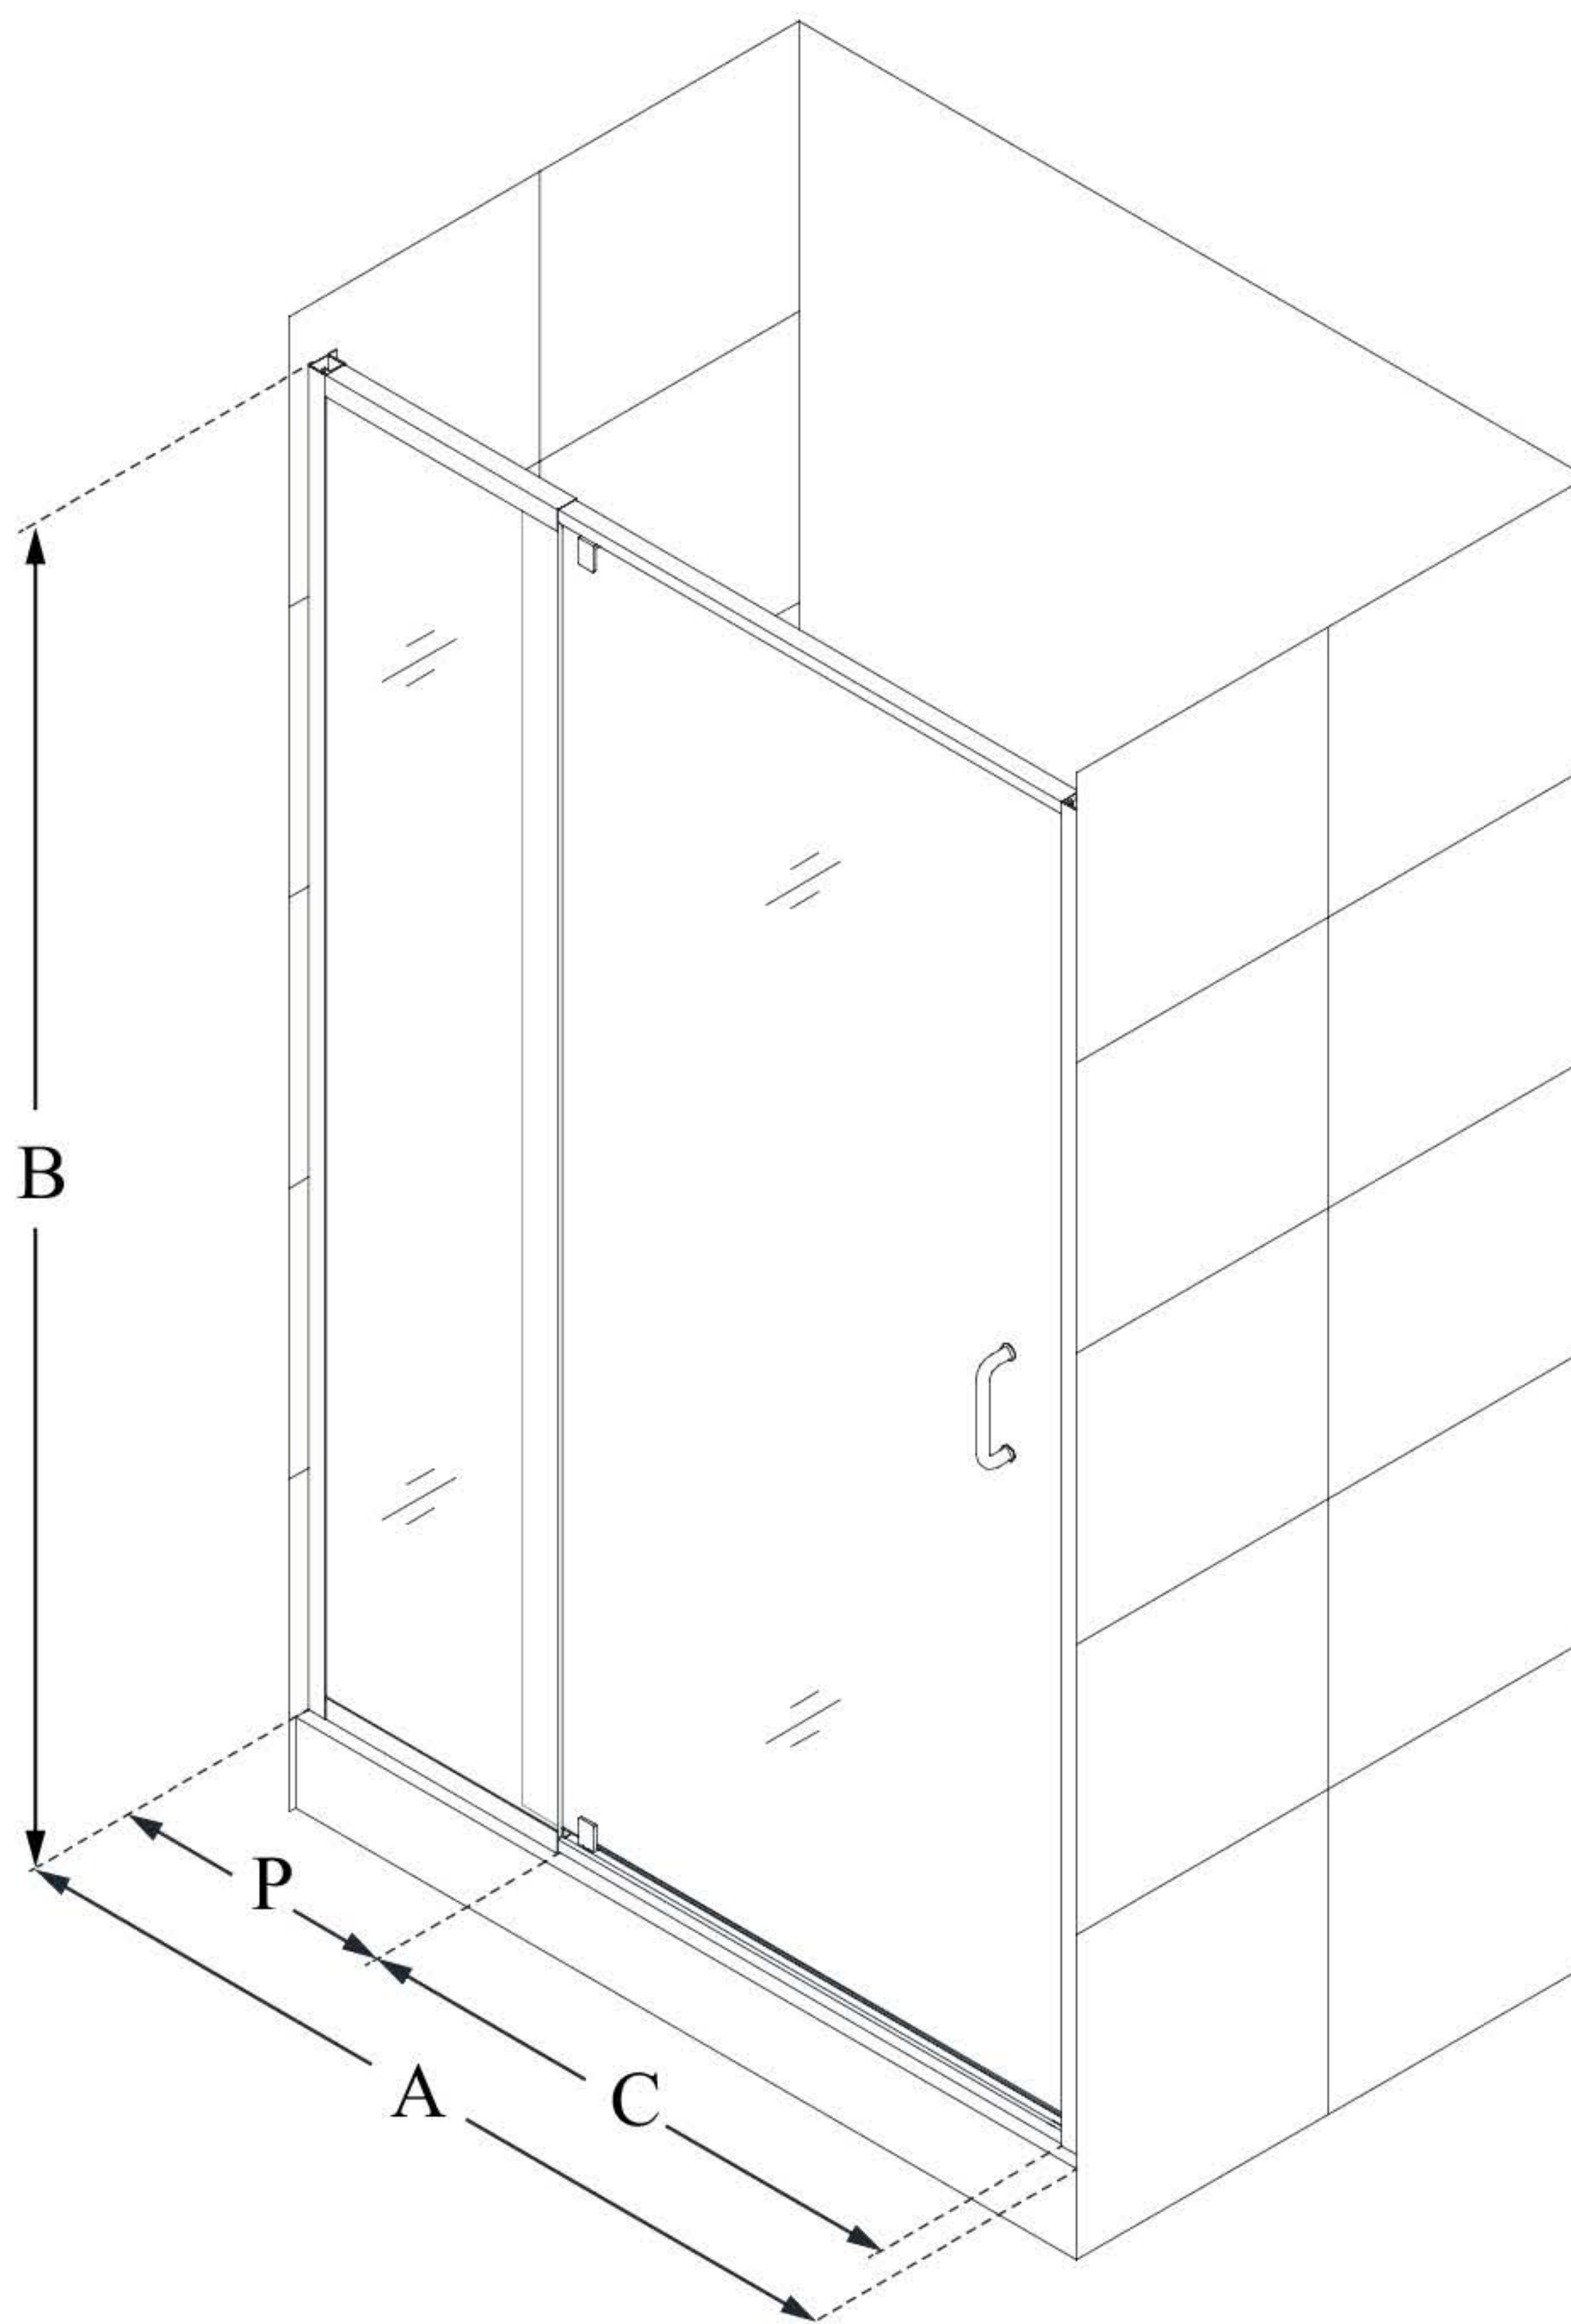

DL-6218

FLEX

DreamLine Flex 36 in. D x 36 in.
W x 76 3/4 in. H Semi-Frameless
Pivot Shower Door, SlimLine
Shower Base and Backwall Kit

KIT CONTENTS:

- SHOWER DOOR
- SHOWER BASE
- QWALL BACKWALLS

CONFIGURATION DIMENSIONS:

SHDR-22327200

FLEX

DreamLine Flex 32-36 in. W x 72 in.
H Frameless Pivot Shower Door

PIVOT DOOR

CONFIGURATION DIMENSIONS:

A: 32 - 36 in.

MODEL WIDTH

B: 72 in.

MODEL HEIGHT

C: 22 7/8 in.

ACCESS WIDTH

D: 28 1/2 in.

DOOR WIDTH

P: 6 9/16 in.

PIVOT PANEL WIDTH

DreamLine reserves the right to update or modify the hardware or materials pictured without prior notice for the purpose of product improvement and customer satisfaction.

SHBW-1438743-01

QWALL-5

DreamLine QWALL-5 34-38 in.
W x 30-40 in. D x 74 in. H Acrylic
Backwall Kit

INSTALLATION TYPE:

ALCOVE

CONFIGURATION DIMENSIONS:

A: 34 - 38 in.

MODEL WIDTH