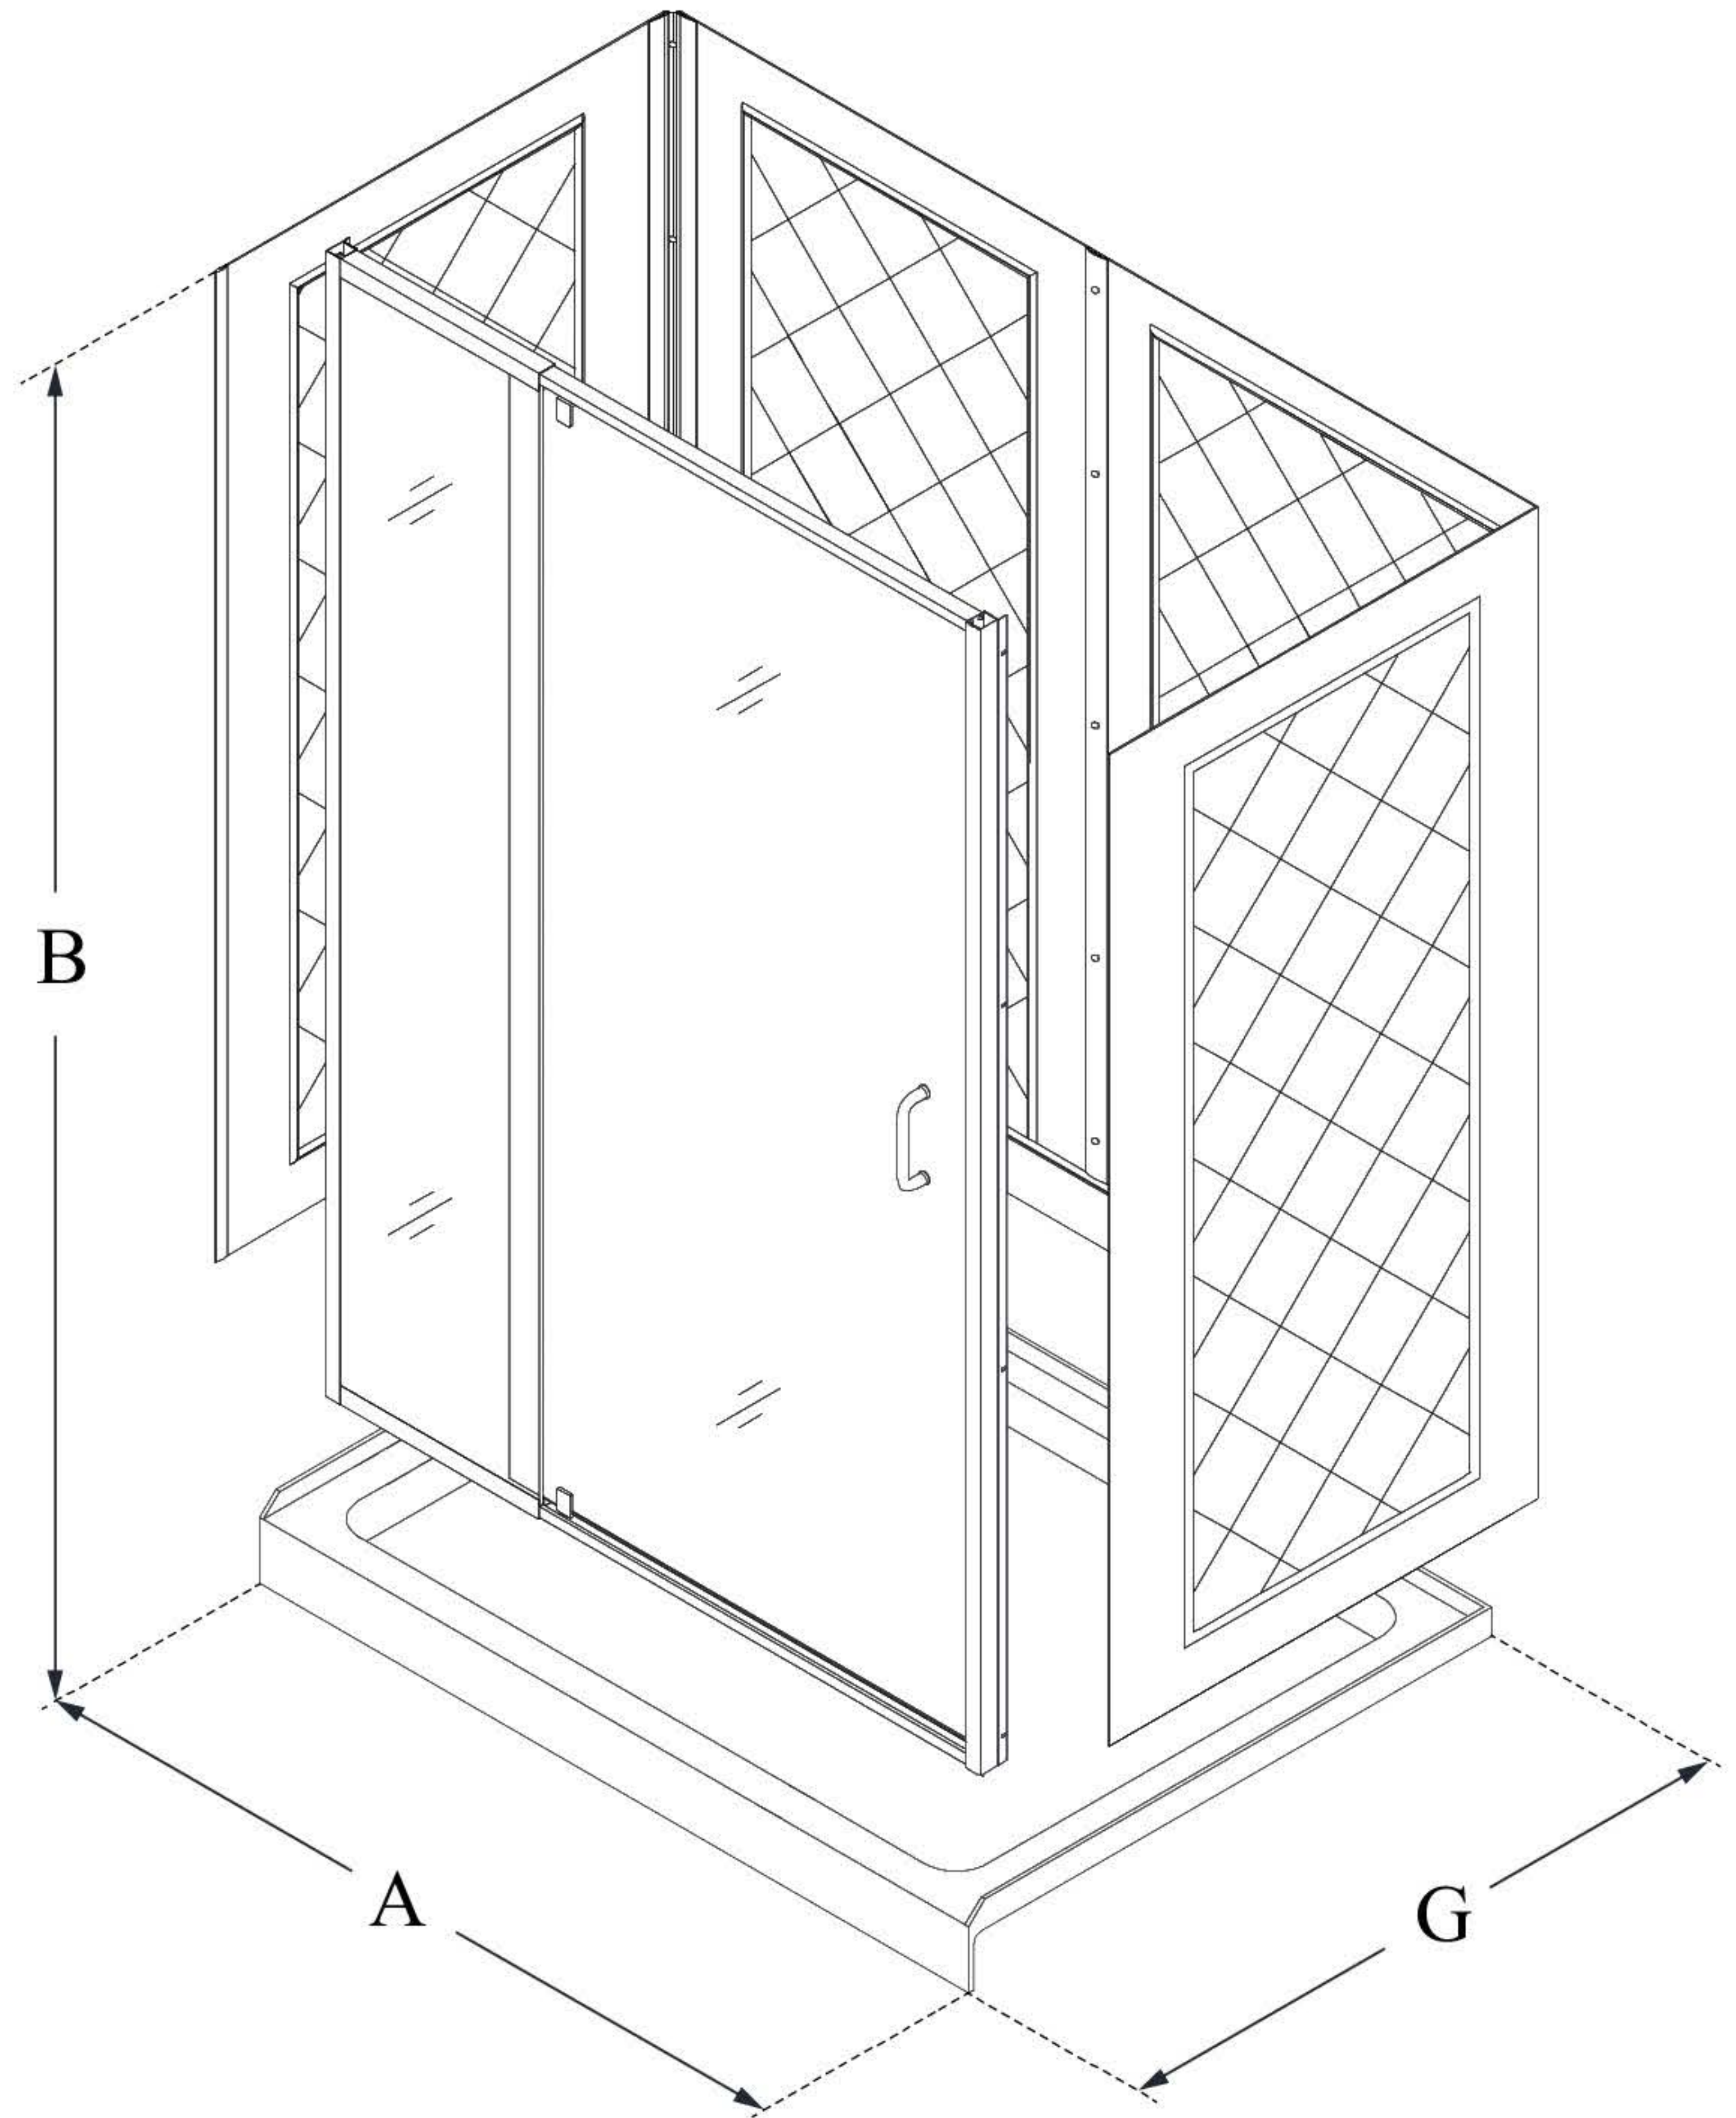

DL-6218

FLEX

DreamLine Flex 36 in. D x 36 in.
W x 76 3/4 in. H Semi-Frameless
Pivot Shower Door, SlimLine
Shower Base and Backwall Kit

KIT CONTENTS:

- SHOWER DOOR
- SHOWER BASE
- QWALL BACKWALLS

CONFIGURATION DIMENSIONS:

A: 36 in.

KIT WIDTH

B: 76 3/4 in.

KIT HEIGHT

G: 36 in.

KIT DEPTH

AVAILABLE DRAIN LOCATIONS:

- CENTER

For precise drain location, please refer to the
included base technical drawing

DreamLine reserves the right to update or modify the hardware or materials pictured
without prior notice for the purpose of product improvement and customer satisfaction.