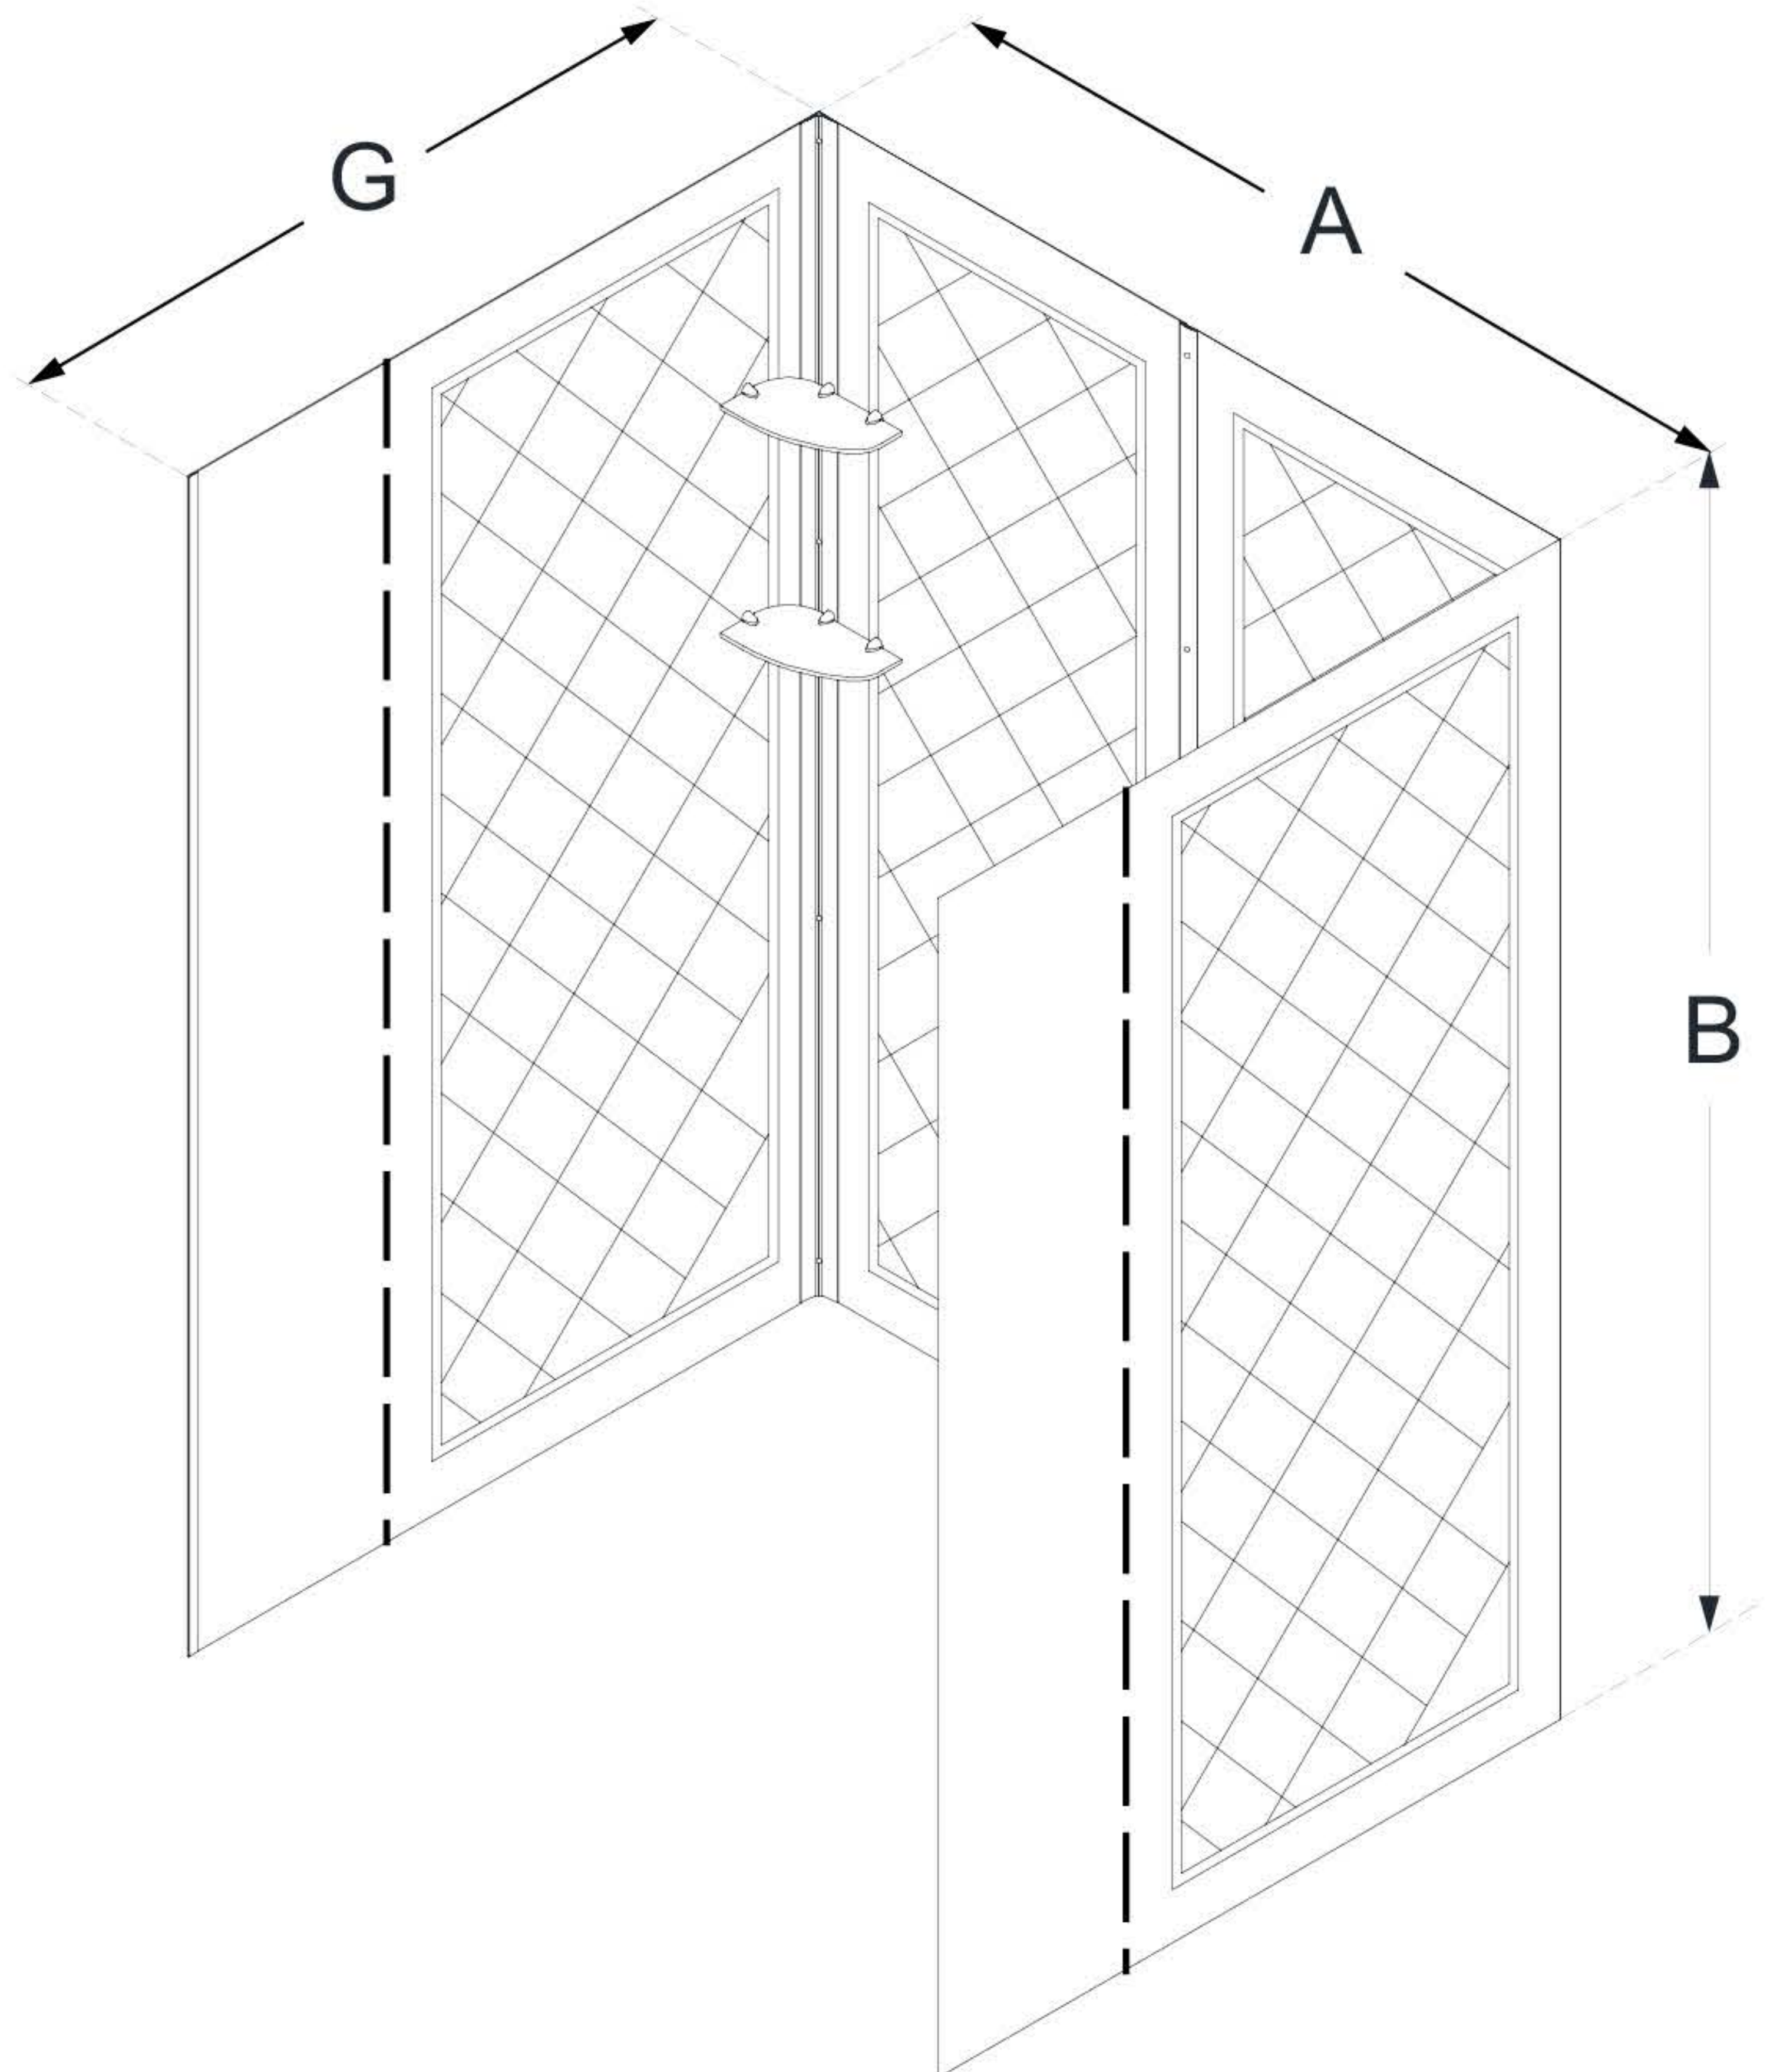

DL-6218

FLEX

DreamLine Flex 36 in. D x 36 in.
W x 76 3/4 in. H Semi-Frameless
Pivot Shower Door, SlimLine
Shower Base and Backwall Kit

KIT CONTENTS:

- SHOWER DOOR
- SHOWER BASE
- QWALL BACKWALLS

CONFIGURATION DIMENSIONS:

MODEL HEIGHT

C: 22 7/8 in.

ACCESS WIDTH

D: 28 1/2 in.

DOOR WIDTH

P: 6 9/16 in.

PIVOT PANEL WIDTH

DreamLine reserves the right to update or modify the hardware or materials pictured without prior notice for the purpose of product improvement and customer satisfaction.

SHBW-1438743-01

QWALL-5

DreamLine QWALL-5 34-38 in.
W x 30-40 in. D x 74 in. H Acrylic
Backwall Kit

INSTALLATION TYPE:

ALCOVE

CONFIGURATION DIMENSIONS:

A: 34 - 38 in.

MODEL WIDTH

G: 30 - 40 in.

MODEL DEPTH

B: 74 in.

MODEL HEIGHT

DreamLine reserves the right to update or modify the hardware or materials pictured without prior notice for the purpose of product improvement and customer satisfaction.