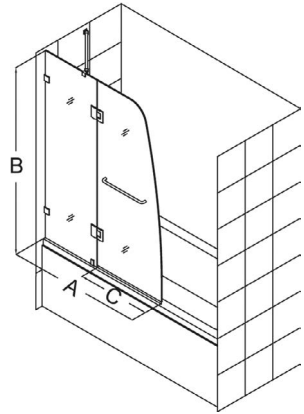

AquaLux is also available as a shower door.

Door Features:

- Frameless glass design
- 5/16" (8mm) thick tempered clear glass
- Chrome or brushed nickel hardware finish
- Self-closing solid brass hinges
- Wall mount brackets and support arm for stationary panel
- Convenient towel bar
- Reversible for right or left door opening
- No adjustment for out-of-plumb walls
- Optional backwalls available

Choose an AquaLux Tub Door with Extender Panel to increase splash coverage or choose an AquaLux Tub Door with Return Panel to create a bathtub enclosure.

Extender and Return Panel Features:

- 5/16" (8mm) thick tempered clear glass
- 1/4" of out-of-plumb adjustment

AquaLux Tub Door Options

AquaLux Tub with Extender Panel

AquaLux Tub with Return Panel

Configuration 1

Configuration 2
with Extender Panel

Configuration 3
with Return Panel

Config.	Model	A	B	C Walk-In	D	E	Glass Selection	MSRP Chrome Hardware (-01)	MSRP Brushed Nickel Hardware (-04)
1	SHDR-3348588	48"	58"	Min. 24"	--	--	Clear	--	--
2	SHDR-3348588-EX	48"	58"	Min. 24"	9"	--	Clear	--	--
3	SHDR-3348588-RT	48"	58"	Min. 24"	--	30"	Clear	--	--