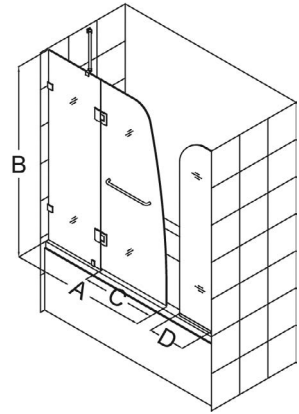

AquaLux is also available as a shower door.

Door Features:

- Frameless glass design
- 5/16" (8mm) thick tempered clear glass
- Chrome or brushed nickel hardware finish
- Self-closing solid brass hinges
- Wall mount brackets and support arm for stationary panel
- Convenient towel bar
- Reversible for right or left door opening
- No adjustment for out-of-plumb walls
- Optional backwalls available

Choose an AquaLux Tub Door with Extender Panel to increase splash coverage or choose an AquaLux Tub Door with Return Panel to create a bathtub enclosure.

Extender and Return Panel Features:

- 5/16" (8mm) thick tempered clear glass
- 1/4" of out-of-plumb adjustment

AquaLux Tub Door Options

AquaLux Tub with Extender Panel

AquaLux Tub with Return Panel

Configuration 1

Configuration 2
with Extender Panel

Configuration 3
with Return Panel

Config.	Model	A	B	C Walk-In	D	E	Glass Selection	MSRP Chrome Hardware (-01)	MSRP Brushed Nickel Hardware (-04)
1	SHDR-3348588	48"	58"	Min. 24"	--	--	Clear	--	--
2	SHDR-3348588-EX	48"	58"	Min. 24"	9"	--	Clear	--	--
3	SHDR-3348588-RT	48"	58"	Min. 24"	--	30"	Clear	--	--

-01
Chrome
Hardware

-04
Brushed
Nickel
Hardware

Aqualux Tub Door

Notes:

- Visit www.BathAuthority.com for exact product dimensions and technical information
- Plumbing codes vary by state; DreamLine™ is not responsible for code compliance
- Consideration should be given to placement of showerhead, as this model does not provide wall-to-wall coverage