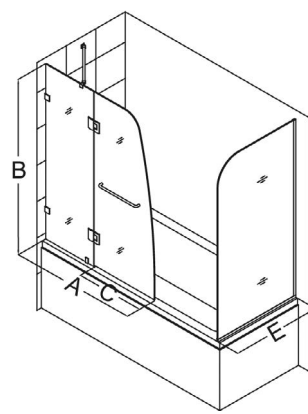

AquaLux is also available as a shower door.

Door Features:

- Frameless glass design
- 5/16" (8mm) thick tempered clear glass
- Chrome or brushed nickel hardware finish
- Self-closing solid brass hinges
- Wall mount brackets and support arm for stationary panel
- Convenient towel bar
- Reversible for right or left door opening
- No adjustment for out-of-plumb walls
- Optional backwalls available

Choose an AquaLux Tub Door with Extender Panel to increase splash coverage or choose an AquaLux Tub Door with Return Panel to create a bathtub enclosure.

Extender and Return Panel Features:

- 5/16" (8mm) thick tempered clear glass
- 1/4" of out-of-plumb adjustment

AquaLux Tub Door Options

AquaLux Tub with Extender Panel

AquaLux Tub with Return Panel

Configuration 1

Configuration 2
with Extender Panel

Configuration 3
with Return Panel

Config.	Model	A	B	C Walk-In	D	E	Glass Selection	MSRP Chrome Hardware (-01)	MSRP Brushed Nickel Hardware (-04)
1	SHDR-3348588	48"	58"	Min. 24"	--	--	Clear	--	--
2	SHDR-3348588-EX	48"	58"	Min. 24"	9"	--	Clear	--	--
3	SHDR-3348588-RT	48"	58"	Min. 24"	--	30"	Clear	--	--

-01
Chrome
Hardware

-04
Brushed
Nickel
Hardware

Aqualux Tub Door

Notes:

- Visit www.BathAuthority.com for exact product dimensions and technical information
- Plumbing codes vary by state; DreamLine™ is not responsible for code compliance
- Consideration should be given to placement of showerhead, as this model does not provide wall-to-wall coverage