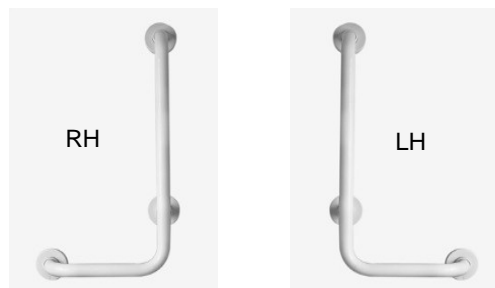

“L”-Shaped grab bars

“Warm to touch” BioCote® material, LH or RH configurations. 24” H x 12” W and larger sizes.

Available in white and bisquit.