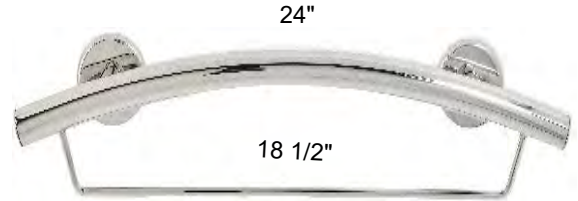

## Tub/Shower Valve Ring Grab Bar

The Tub/Shower Valve Ring (3/4 circle grab bar) mounts around the shower valve and assists with entry to and exit from the tub/shower and provides a stable hand while showering.

Maintain balance while adjusting water temperature and pressure and washing legs and feet. Also available in Warm to touch Biocote colors: White Bisquit, and Black.

## Crescent Grab Bar

The gentle curve of this fixture provides an aesthetically pleasing look as well as a completely functional grab bar. The two mounting points have been purposely located at 16" on center to make mounting to wall studs easier.

## Crescent Grab Bar – Towel Bar

The towel bar has been added for convenient draping-drying of towels and wash cloths.