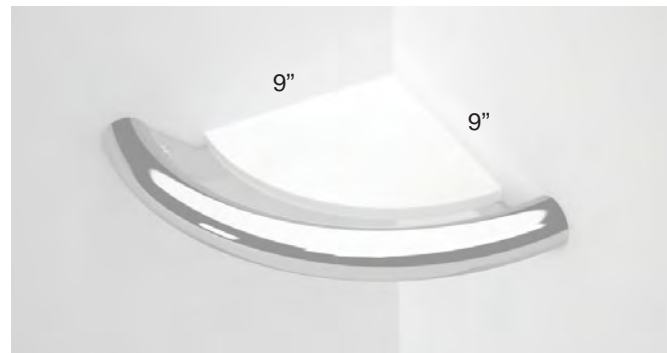

## Crescent Grab Bar

The gentle curve of this fixture provides an aesthetically pleasing look as well as a completely functional grab bar. The two mounting points have been purposely located at 16" on center to make mounting to wall studs easier.

## Shampoo Shelf Grab Bar in colors

This combination shampoo shelf /support bar is made of Biocote vinyl coated steel providing exceptional durability and low maintenance.

Available in colors only: white, bisquit, and black.

## Corner Shelf Grab Bar

This discreet shelf conceals the grab bar functionality. The removable tray's surface is mold/mildew resistant and could be used to template a cut piece of solid surface, tile, or stone for a more custom appearance.