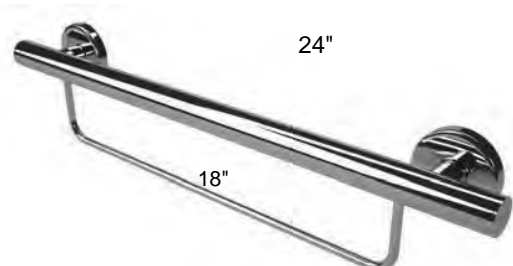

Towel Bar Grab Bar

A grab bar and a towel bar combined into one unique piece, this combo unit can be mounted on your bathroom wall or in your shower providing stability when reaching for washcloths or towels.