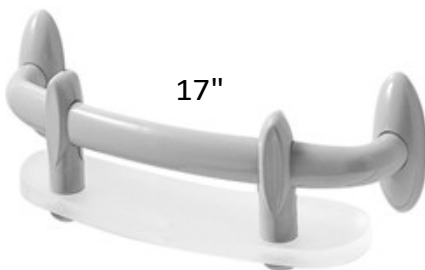

## Crescent Grab Bar

The gentle curve of this fixture provides an aesthetically pleasing look as well as a completely functional grab bar. The two mounting points have been purposely located at 16" on center to make mounting to wall studs easier.

## Towel Bar Grab Bar

A grab bar and a towel bar combined into one unique piece, this combo unit can be mounted on your bathroom wall or in your shower providing stability when reaching for washcloths or towels.

## Shampoo Shelf Grab Bar

This unique grab bar incorporates support for safe being and also functions as a shelf for shampoo and other toiletries. The innovative shelf features a removable tray that resists mold and mildew for easy cleaning.

## Shampoo Shelf Grab Bar in colors

This combination shampoo shelf /support bar is made of Biocote vinyl coated steel providing exceptional durability and low maintenance.

Available in colors only: white, bisquit, and black.