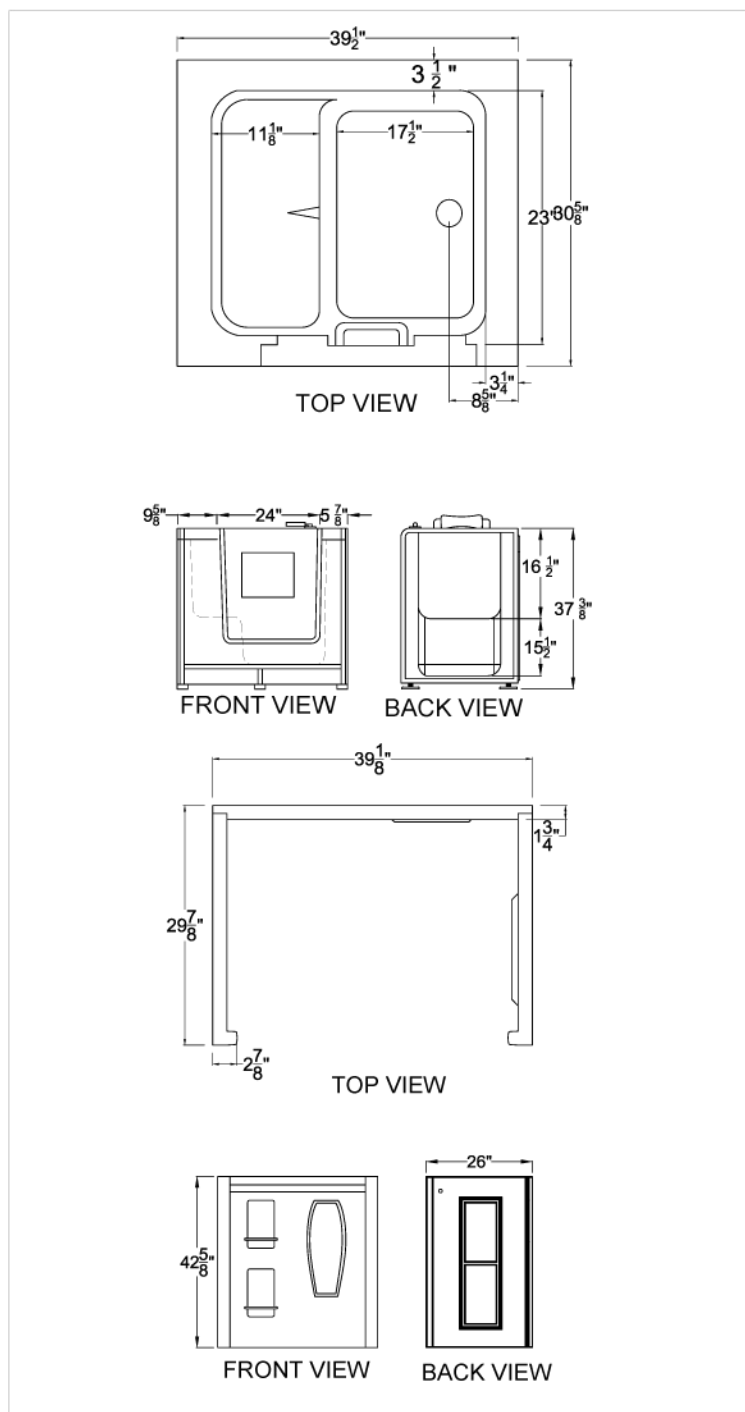

3140SEN

TUB & SHOWER COMBO • TILE FLANGE NOT INCLUDED

Meditub's 31x40 is constructed of the highest quality industrial strength acrylic for beauty and durability. The 31x40 is perfect for replacing existing shower stalls and can also be used in small bathrooms or mobile homes. It comes with a stainless steel frame for long lasting strength and adjustable feet for easy installation and leveling.

- chromatherapy
- aromatherapy
- autodrain

DOOR / DRAIN SIDE OPTIONS:

- right

Available Colors.....	White	Air System Available	Yes
Material	Acrylic	Hydro System Available	Yes
Door Swing	Outward	Dual System Available	Yes
Dimensions.....	31(W)x40(L)x38(H)	Non Slip Floor	Yes
Shower Enclosure Dimensions	31(W)x40(L)x43(H)	Faucet Deck	Yes
Seat	Yes	Capacity	50Gal
Seat Height	15"	Unit Weight	236Lbs
Seat Contoured.....	Yes	Approx Shipping Weight.....	256Lbs