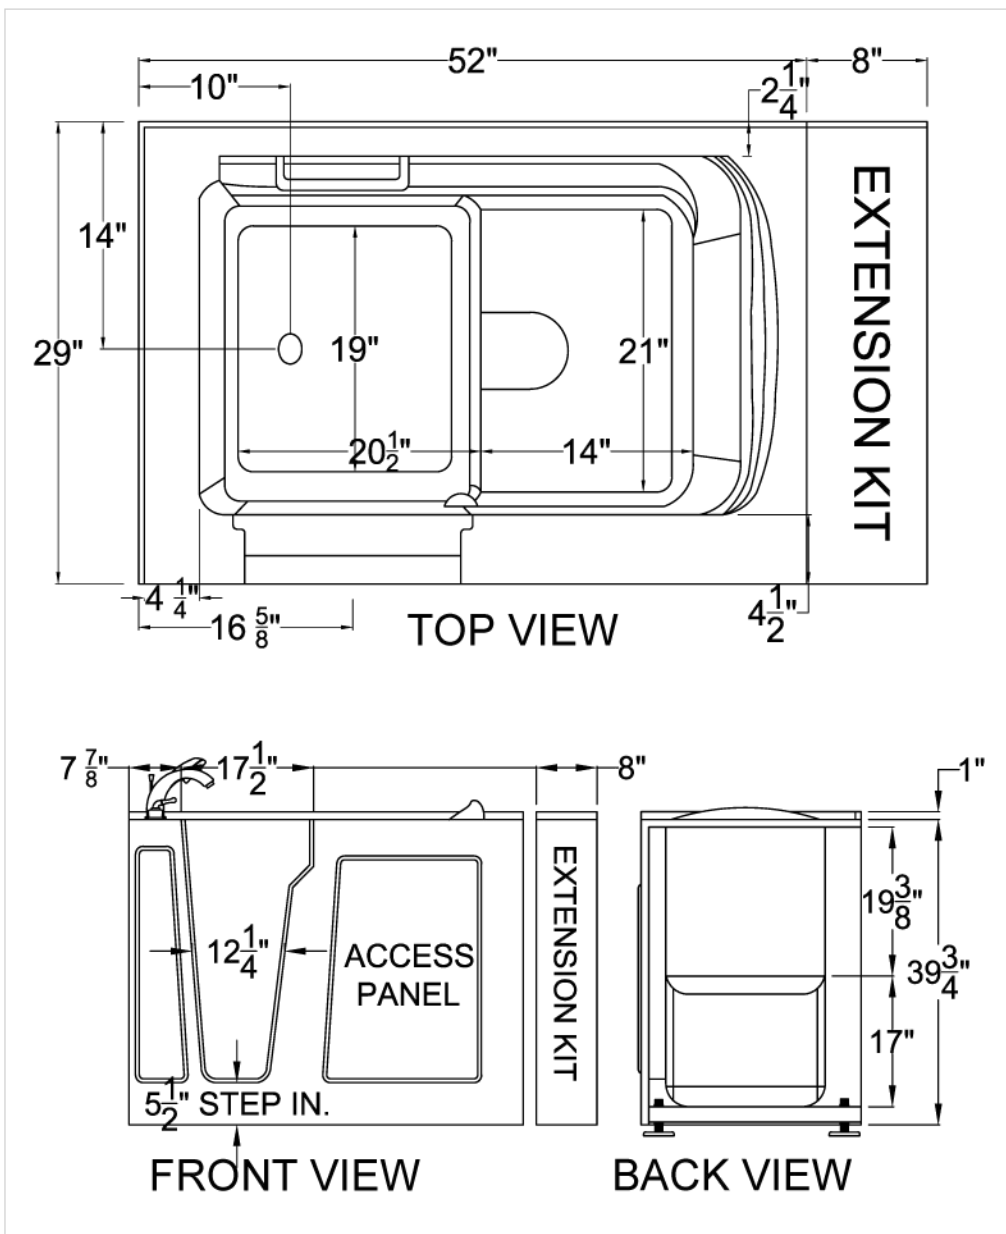

2952

CURVED DOOR • 8" EXTENSION PANEL • TILE FLANGE INCLUDED

Meditub's 29x52 is constructed of the highest grade fiberglass composites with a triple gel coat finish for beauty, durability and our unique knee-cut-away door design. The 29x52 is perfect for new construction and retro fitting because of its industry standard size. It comes with a stainless steel frame for long lasting strength and adjustable feet for easy installation and leveling.

DOOR / DRAIN SIDE OPTIONS:

- left
- right

Available Colors.....	White / Biscuit	Air System Available	Yes
Material	Gelcoat	Hydro System Available	Yes
Door Swing	Inward	Dual System Available	Yes
Extension Kit.....	8"	Non Slip Floor	Yes
Dimensions.....	29(W)x52(L)x40(H)	Faucet Deck	Yes
Seat	Yes	Capacity	65Gal
Seat Height	17"	Unit Weight	221Lbs
Seat Contoured.....	Yes	Approx Shipping Weight.....	241Lbs