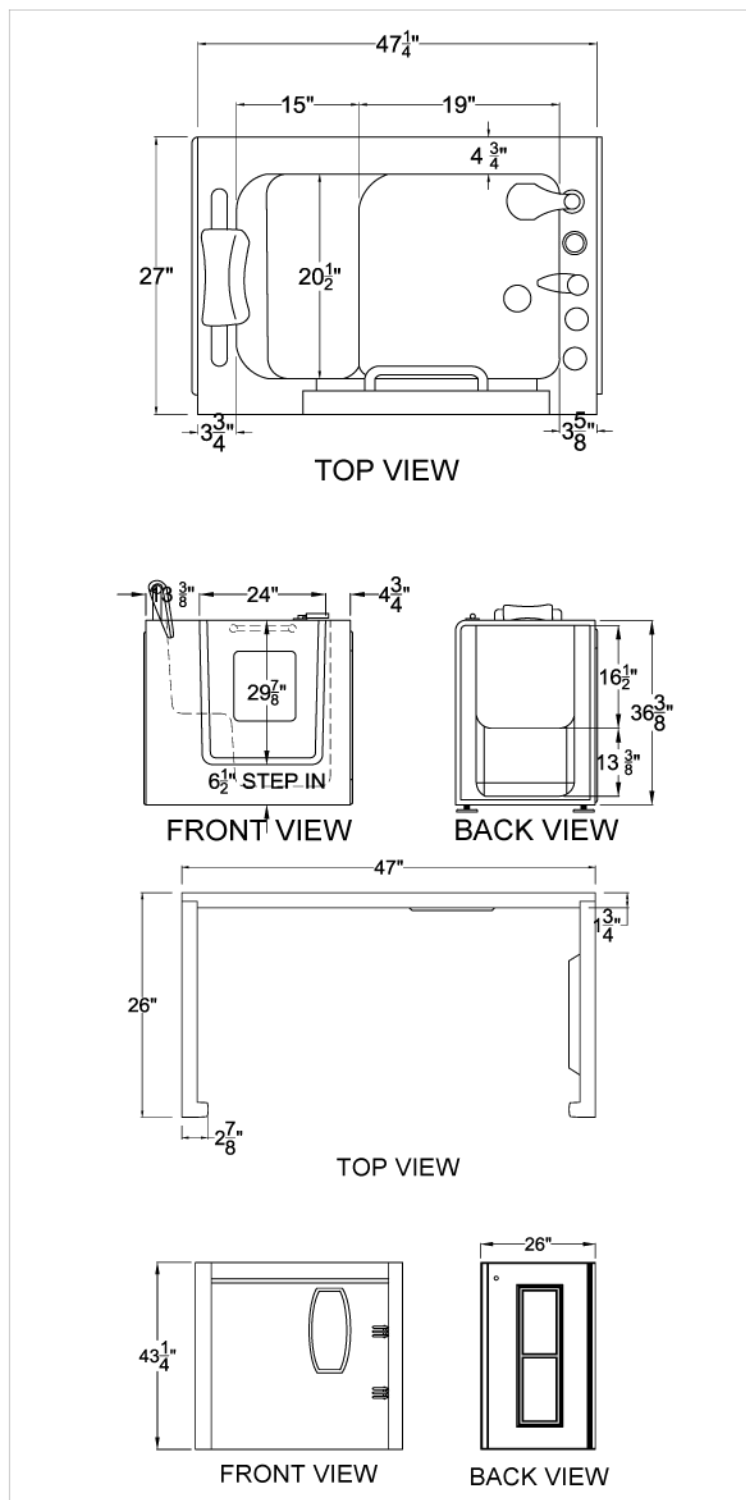

# 2747SEN

**TUB & SHOWER COMBO • TILE FLANGE IS NOT INCLUDED**

Meditub's 27x47 is constructed of the highest quality industrial strength acrylic for beauty and durability. The 27x47 is perfect for replacing existing shower stalls and can also be used in small bathrooms or mobile homes. It comes with a stainless steel frame for long lasting strength and adjustable feet for easy installation and leveling.

- chromatherapy
- aromatherapy
- autodrain

**DOOR / DRAIN SIDE OPTIONS:**

- right

Available Colors.....	White	Air System Available .....	Yes
Material .....	Acrylic	Hydro System Available .....	Yes
Door Swing .....	Outward	Dual System Available .....	Yes
Dimensions.....	27(W)x47(L)x36(H)	Non Slip Floor .....	Yes
Shower Enclosure Dimensions .....	27(W)x47(L)x43(H)	Faucet Deck .....	Yes
Seat .....	Yes	Capacity .....	65Gal
Seat Height .....	15"	Unit Weight .....	232Lbs
Seat Contoured.....	Yes	Approx Shipping Weight.....	252Lbs