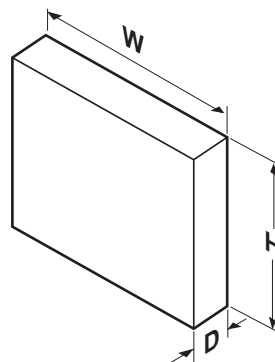

Technical Data Sheet

Product Specification

The shower seat shall have a Brazilian Walnut back rest and seating surface. The seating surface shall be 18"/46cm in width if using WS-18, or 26"/66cm in width if using WS-26. Product back rest shall be removable. Product shall fold up against the wall with a profile of less than 3"/7.62cm. Product shall be held in the folded position using a tension hinge. The product shall be supported by two 15.5"/39.37cm hidden supports. The seat frame shall be constructed of corrosion resistant 6061-T6 aluminum. Product shall have a weight capacity in excess of 500lbs / 227kg. Product shall comply with ADAAG 5.26.3 specifying the structural strength of grab bars, tubs and shower seats.

LIVE BEAUTIFULLY

Technical Data Sheet

Product Dimensions

Model	A (Back Rest)	B (Seat)	C (Hole Spacing)	D (Overall Width)	Weight
WS-18	18.58" / 47.19cm	17.96" / 45.62cm	16.83" / 42.75cm	19.84" / 50.39cm	19lbs / 8.5kg
WS-26	26.58" / 67.51cm	25.96" / 65.94cm	24.83" / 63.07cm	27.84" / 70.71cm	30lbs / 13.5kg

Shipping Dimensions

Model	Height (H)	Width (W)	Depth (D)	Weight
WS-18	17.5" / 44.45cm	21" / 53.34cm	3.5" / 8.89cm	20lbs / 9kg
WS-26	17.5" / 44.45cm	29" / 73.66cm	3.5" / 8.89cm	31lbs / 14kg

877-392-2531
EZ Able
 www.ezable.com