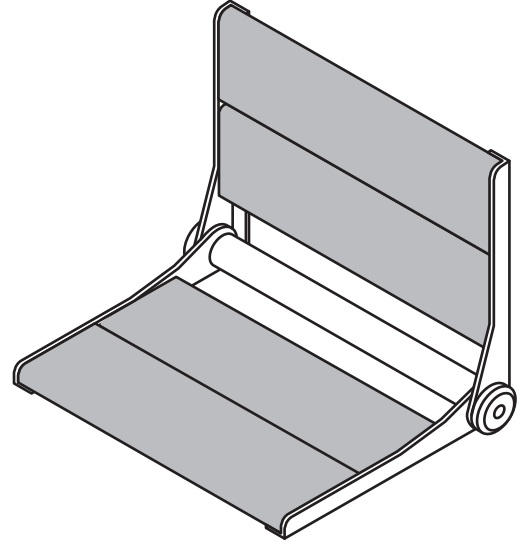

Technical Data Sheet

Product Specification

The shower seat shall have a Brazilian Walnut back rest and seating surface. The seating surface shall be 18"/46cm in width if using WS-18, or 26"/66cm in width if using WS-26. Product back rest shall be removable. Product shall fold up against the wall with a profile of less than 3"/7.62cm. Product shall be held in the folded position using a tension hinge. The product shall be supported by two 15.5"/39.37cm hidden supports. The seat frame shall be constructed of corrosion resistant 6061-T6 aluminum. Product shall have a weight capacity in excess of 500lbs / 227kg. Product shall comply with ADAAG 5.26.3 specifying the structural strength of grab bars, tubs and shower seats.

Key Features

- Brazilian Walnut Seat and Back Rest
- Fold Away Storage
- Slim Profile (Under 3" when folded)
- Solid Construction and Mounting
- Hidden Mounting Brackets
- 500lbs / 227kg Weight Capacity

LIVE BEAUTIFULLY

Technical Data Sheet

Product Dimensions

Model	A (Back Rest)	B (Seat)	C (Hole Spacing)	D (Overall Width)	Weight
WS-18	18.58" / 47.19cm	17.96" / 45.62cm	16.83" / 42.75cm	19.84" / 50.39cm	19lbs / 8.5kg
WS-26	26.58" / 67.51cm	25.96" / 65.94cm	24.83" / 63.07cm	27.84" / 70.71cm	30lbs / 13.5kg

Shipping Dimensions

Model	Height (H)	Width (W)	Depth (D)	Weight
WS-18	17.5" / 44.45cm	21" / 53.34cm	3.5" / 8.89cm	20lbs / 9kg
WS-26	17.5" / 44.45cm	29" / 73.66cm	3.5" / 8.89cm	31lbs / 14kg

877-392-2531
EZ Able
 www.ezable.com