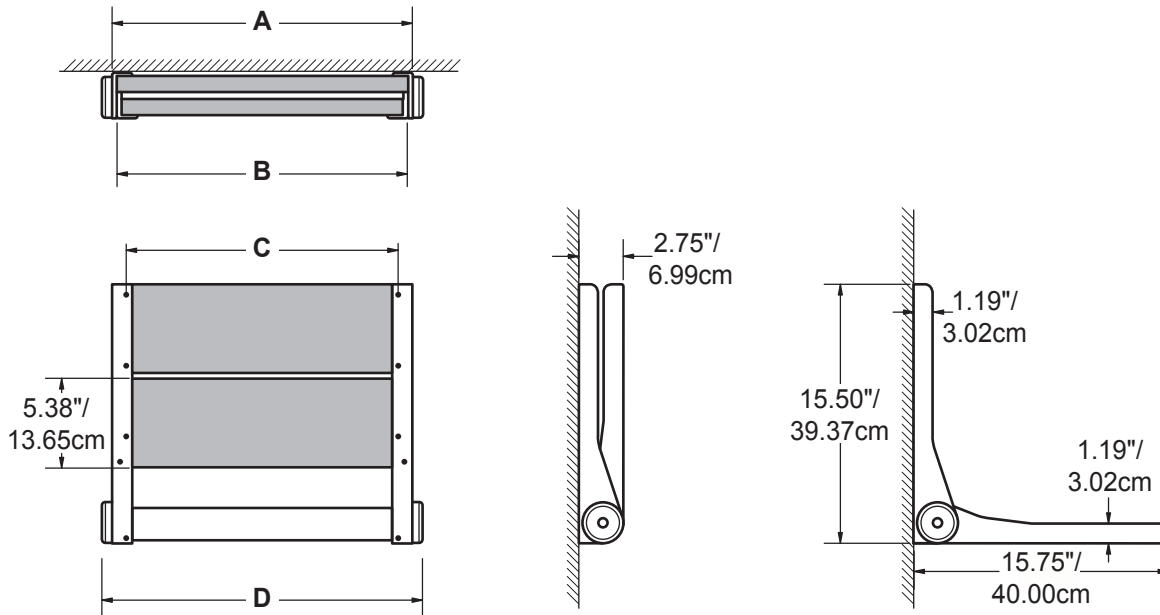

Technical Data Sheet

Product Specification

The shower seat shall have a Brazilian Walnut back rest and seating surface. The seating surface shall be 18"/46cm in width if using WS-18, or 26"/66cm in width if using WS-26. Product back rest shall be removable. Product shall fold up against the wall with a profile of less than 3"/7.62cm. Product shall be held in the folded position using a tension hinge. The product shall be supported by two 15.5"/39.37cm hidden supports. The seat frame shall be constructed of corrosion resistant 6061-T6 aluminum. Product shall have a weight capacity in excess of 500lbs / 227kg. Product shall comply with ADAAG 5.26.3 specifying the structural strength of grab bars, tubs and shower seats.

LIVE BEAUTIFULLY

Technical Data Sheet

Product Dimensions

Model	A (Back Rest)	B (Seat)	C (Hole Spacing)	D (Overall Width)	Weight
WS-18	18.58" / 47.19cm	17.96" / 45.62cm	16.83" / 42.75cm	19.84" / 50.39cm	19lbs / 8.5kg
WS-26	26.58" / 67.51cm	25.96" / 65.94cm	24.83" / 63.07cm	27.84" / 70.71cm	30lbs / 13.5kg

Shipping Dimensions

Model	Height (H)	Width (W)	Depth (D)	Weight
WS-18	17.5" / 44.45cm	21" / 53.34cm	3.5" / 8.89cm	20lbs / 9kg
WS-26	17.5" / 44.45cm	29" / 73.66cm	3.5" / 8.89cm	31lbs / 14kg

877-392-2531
EZ Able
 www.ezable.com