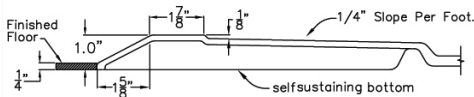

EZAP5050 BF 1.0

OD: 50.5" x 50.125" x 4.25"

Threshold: 1" Beveled Change of Level*

Handed By: Center Drain

Weight: 126 LBS

Load Factor: .44

* Change of Level Threshold has a manageable 1/4" vertical rise to easily coordinate with minimum finished flooring.

CONTRACTOR FRIENDLY FEATURES

Compact, Durable Caron Packaging
For Easy Handling

Easy Base Requires no Mudset

Perfect Compliment for
Tile Applications

EZAP5050 BF 1.0

OD: 50.5" x 50.125" x 4.25"

Threshold: 1.0" Change of Level*

Handed By: Center Drain

* Change of Level Threshold has a manageable 1/4" vertical rise to easily coordinate with minimum finished flooring.

SIDE VIEW

	A	B	C	D
5050 BASE	50 3/4"	25 3/8"	50 1/8"	24"

DUE TO THE NATURE OF THE MATERIALS INVOLVED
UNIT DIMENSIONS MAY VARY ± 1/2 INCH