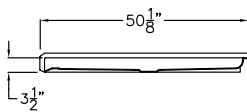

EZAP5050 BF 1.0

OD: 50.5" x 50.125" x 4.25"

Threshold: 1" Beveled Change of Level*

Handed By: Center Drain

Weight: 126 LBS

Load Factor: .44

* Change of Level Threshold has a manageable 1/4" vertical rise to easily coordinate with minimum finished flooring.

CONTRACTOR FRIENDLY FEATURES

Compact, Durable Caron Packaging
For Easy Handling

Easy Base Requires no Mudset

Perfect Compliment for
Tile Applications

EZAP5050 BF 1.0

OD: 50.5" x 50.125" x 4.25"

Threshold: 1.0" Change of Level*

Handed By: Center Drain

* Change of Level Threshold has a manageable 1/4" vertical rise to easily coordinate with minimum finished flooring.

SIDE VIEW

	A	B	C	D
5050 BASE	50 3/4"	25 3/8"	50 1/8"	24"

DUE TO THE NATURE OF THE MATERIALS INVOLVED
UNIT DIMENSIONS MAY VARY ± 1/2 INCH