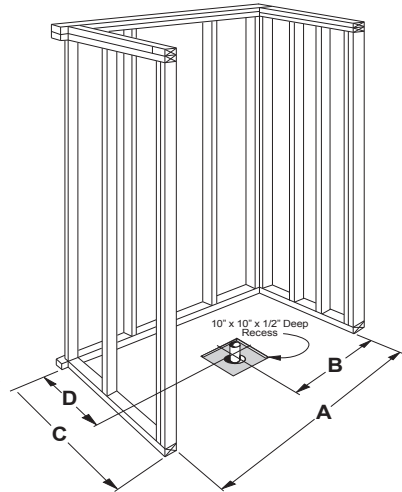

EZAP5050 BF 1.0

OD: 50.5" x 50.125" x 4.25"

Threshold: 1" Beveled Change of Level*

Handed By: Center Drain

Weight: 126 LBS

Load Factor: .44

* Change of Level Threshold has a manageable 1/4" vertical rise to easily coordinate with minimum finished flooring.

CONTRACTOR FRIENDLY FEATURES

Compact, Durable Caron Packaging
For Easy Handling

Easy Base Requires no Mudset

Perfect Compliment for
Tile Applications

EZAP5050 BF 1.0

OD: 50.5" x 50.125" x 4.25"

Threshold: 1.0" Change of Level*

Handed By: Center Drain

* Change of Level Threshold has a manageable 1/4" vertical rise to easily coordinate with minimum finished flooring.

SIDE VIEW

	A	B	C	D
5050 BASE	50 3/4"	25 3/8"	50 1/8"	24"

DUE TO THE NATURE OF THE MATERIALS INVOLVED
UNIT DIMENSIONS MAY VARY ± 1/2 INCH