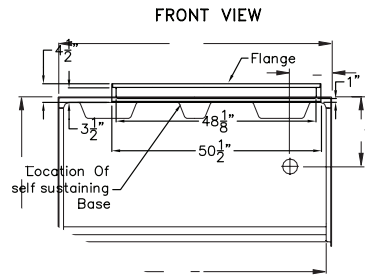

EZAP5050 BF 1.0

OD: 50.5" x 50.125" x 4.25"

Threshold: 1" Beveled Change of Level*

Handed By: Center Drain

Weight: 126 LBS

Load Factor: .44

* Change of Level Threshold has a manageable 1/4" vertical rise to easily coordinate with minimum finished flooring.

CONTRACTOR FRIENDLY FEATURES

Compact, Durable Caron Packaging
For Easy Handling

Easy Base Requires no Mudset

Perfect Compliment for
Tile Applications

EZAP5050 BF 1.0

OD: 50.5" x 50.125" x 4.25"

Threshold: 1.0" Change of Level*

Handed By: Center Drain

* Change of Level Threshold has a manageable 1/4" vertical rise to easily coordinate with minimum finished flooring.

SIDE VIEW

	A	B	C	D
5050 BASE	50 3/4"	25 3/8"	50 1/8"	24"

DUE TO THE NATURE OF THE MATERIALS INVOLVED
UNIT DIMENSIONS MAY VARY ± 1/2 INCH