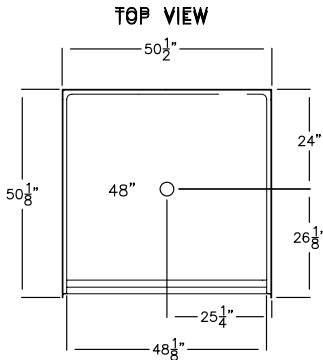

EZAP5050 BF 1.0

OD: 50.5" x 50.125" x 4.25"

Threshold: 1" Beveled Change of Level*

Handed By: Center Drain

Weight: 126 LBS

Load Factor: .44

* Change of Level Threshold has a manageable 1/4" vertical rise to easily coordinate with minimum finished flooring.

CONTRACTOR FRIENDLY FEATURES

Compact, Durable Caron Packaging
For Easy Handling

Easy Base Requires no Mudset

Perfect Compliment for
Tile Applications

EZAP5050 BF 1.0

OD: 50.5" x 50.125" x 4.25"

Threshold: 1.0" Change of Level*

Handed By: Center Drain

* Change of Level Threshold has a manageable 1/4" vertical rise to easily coordinate with minimum finished flooring.

SIDE VIEW

	A	B	C	D
5050 BASE	50 3/4"	25 3/8"	50 1/8"	24"

DUE TO THE NATURE OF THE MATERIALS INVOLVED
UNIT DIMENSIONS MAY VARY ± 1/2 INCH