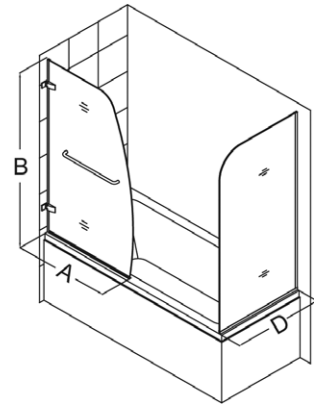

Door Features:

- Frameless glass design
- Single panel swing door
- 1/4" (6mm) tempered clear glass
- Chrome or brushed nickel hardware finish
- Solid brass glass-to-wall hinges
- Convenient towel bar
- Reversible for right or left door opening
- No adjustment for out-of-plumb walls
- Optional backwalls available

Choose an Aqua Uno Tub Door with Extender Panel to increase splash coverage or choose an Aqua Uno Tub Door with Return Panel to create a bathtub enclosure.

Extender and Return Panel Features:

- 5/16" (8mm) thick tempered clear glass
- 1/4" of out-of-plumb adjustment

Aqua Uno Tub Door Options

Configuration 1

Configuration 2
with Extender Panel

Configuration 3
with Return Panel

Config.	Model	A	B	C Extender Panel	D	Glass Selection	Chrome Hardware (-01)	Brushed Nickel Hardware (-04)
1	SHDR-3534586	34"	58"	--	--	Clear		
2	SHDR-3534586-EX	34"	58"	9"	--	Clear	✓	✓
3	SHDR-3534586-RT	34"	58"	--	30"	Clear		

-01
Chrome
Hardware

-04
Brushed
Nickel
Hardware

Aqua Uno Tub Door

Notes:

- Visit www.BathAuthority.com/techspec for exact product dimensions and technical information
- Plumbing codes vary by state; DreamLine™ is not responsible for code compliance
- Consideration should be given to placement of showerhead, as this model does not provide wall-to-wall coverage