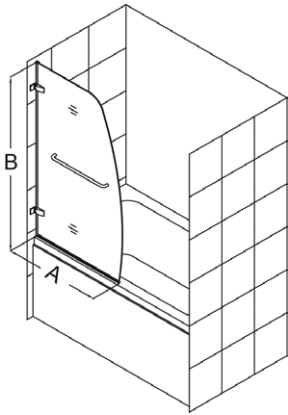

Configuration 1