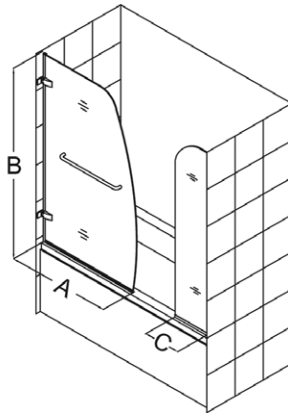

Door Features:

- Frameless glass design
- Single panel swing door
- 1/4" (6mm) tempered clear glass
- Chrome or brushed nickel hardware finish
- Solid brass glass-to-wall hinges
- Convenient towel bar
- Reversible for right or left door opening
- No adjustment for out-of-plumb walls
- Optional backwalls available

Choose an Aqua Uno Tub Door with Extender Panel to increase splash coverage or choose an Aqua Uno Tub Door with Return Panel to create a bathtub enclosure.

Extender and Return Panel Features:

- 5/16" (8mm) thick tempered clear glass
- 1/4" of out-of-plumb adjustment

Aqua Uno Tub Door Options

Configuration 1

Configuration 2
with Extender Panel

Configuration 3
with Return Panel

Config.	Model	A	B	C Extender Panel	D	Glass Selection	Chrome Hardware (-01)	Brushed Nickel Hardware (-04)
1	SHDR-3534586	34"	58"	--	--	Clear		
2	SHDR-3534586-EX	34"	58"	9"	--	Clear	✓	✓
3	SHDR-3534586-RT	34"	58"	--	30"	Clear		