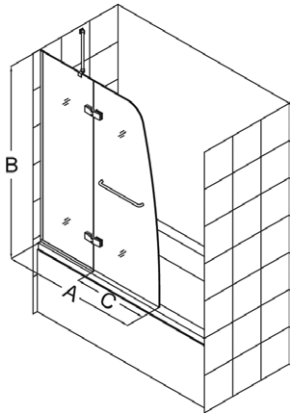

- 5/16" (8mm) thick tempered clear glass
- 1/4" of out-of-plumb adjustment

Aqua Ultra Tub Door Options

Aqua Ultra Tub with Extender Panel

Aqua Ultra Tub with Return Panel

Configuration 1

Configuration 2
with Extender Panel

Configuration 3
with Return Panel

Config.	Model	A	B	C Walk-In	D	E	Glass Selection	Chrome Hardware (-01)	Brushed Nickel Hardware (-04)
1	SHDR-3448580	48"	58"	24"	--	--	Clear		
2	SHDR-3448580-EX	48"	58"	24"	9"	--	Clear	✓	✓
3	SHDR-3448580-RT	48"	58"	24"	--	30"	Clear		