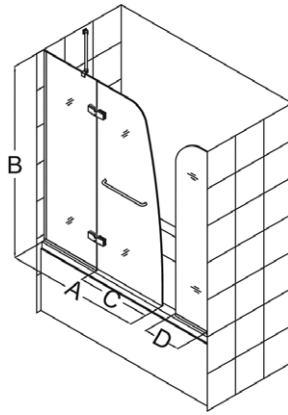

- 5/16" (8mm) thick tempered clear glass
- 1/4" of out-of-plumb adjustment

Aqua Ultra Tub Door Options

Aqua Ultra Tub with Extender Panel

Aqua Ultra Tub with Return Panel

Configuration 1

Configuration 2
with Extender Panel

Configuration 3
with Return Panel

Config.	Model	A	B	C Walk-In	D	E	Glass Selection	Chrome Hardware (-01)	Brushed Nickel Hardware (-04)
1	SHDR-3448580	48"	58"	24"	--	--	Clear		
2	SHDR-3448580-EX	48"	58"	24"	9"	--	Clear	✓	✓
3	SHDR-3448580-RT	48"	58"	24"	--	30"	Clear		