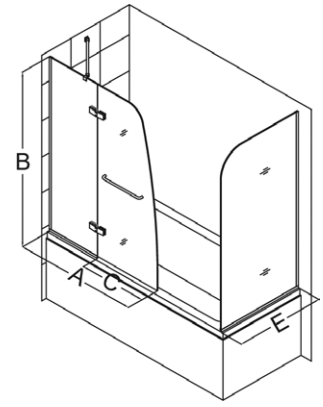

- 5/16" (8mm) thick tempered clear glass
- 1/4" of out-of-plumb adjustment

Aqua Ultra Tub Door Options

Aqua Ultra Tub with Extender Panel

Aqua Ultra Tub with Return Panel

Configuration 1

Configuration 2
with Extender Panel

Configuration 3
with Return Panel

Config.	Model	A	B	C Walk-In	D	E	Glass Selection	Chrome Hardware (-01)	Brushed Nickel Hardware (-04)
1	SHDR-3448580	48"	58"	24"	--	--	Clear		
2	SHDR-3448580-EX	48"	58"	24"	9"	--	Clear	✓	✓
3	SHDR-3448580-RT	48"	58"	24"	--	30"	Clear		