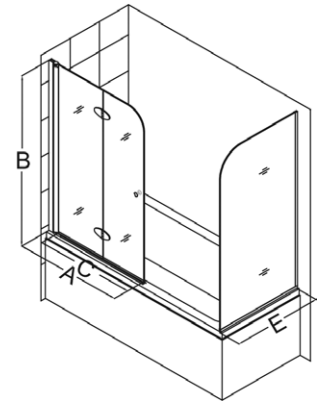

Door Features:

- Unique frameless tub door with trackless system
- Bi-fold panels with glass-to-glass solid brass hinges
- 1/4" (6mm) tempered clear glass
- Chrome hardware finish
- Innovative anodized aluminum profile with full-length pivot
- 3/8" out-of-plumb adjustment
- Optional backwalls available
- Space-saving bi-fold design

Choose an AquaFold Tub Door with Extender Panel to increase splash coverage or choose an AquaFold Tub Door with Return Panel to create a bathtub enclosure.

Extender and Return Panel Features:

- 5/16" (8mm) thick tempered clear glass
- 1/4" of out-of-plumb adjustment

AquaFold Tub Door Options

Configuration 1

Configuration 2
with Extender Panel

Configuration 3
with Return Panel

Config.	Model	A	B	C Walk-In	D	E	Glass Selection	Chrome Hardware (-01)
1	SHDR-3636580	36"	58"	34"	--	--	Clear	
2	SHDR-3636580-EX	36"	58"	34"	9"	--	Clear	✓
3	SHDR-3636580-RT	36"	58"	34"	--	30"	Clear	

-01
Chrome
Hardware

AquaFold Tub Door

Notes:

- Visit www.BathAuthority.com/techspec for exact product dimensions and technical information
- Plumbing codes vary by state; DreamLine™ is not responsible for code compliance
- Consideration should be given to placement of showerhead, as this model does not provide wall-to-wall coverage