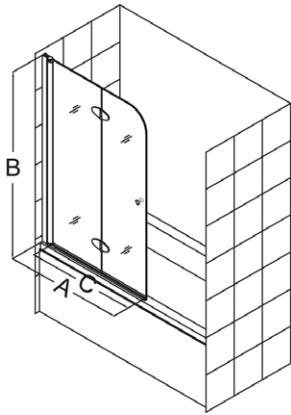

Configuration 1