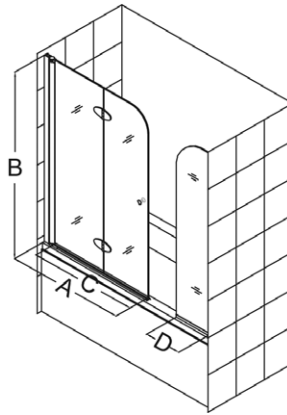

AquaFold Tub Door

The AquaFold Tub Door is the perfect combination of function and beauty. Unlike other tub doors, the AquaFold provides full access to the bath tub. First, the panels fold to a compact size. Then, a full length pivot allows the folded panels to swing into or out of the tub space. This practical and convenient door also delivers on style with an elegant curved silhouette. Choose the AquaFold Tub Door for a unique and modern look at an attractive price point.

Door Features:

- Unique frameless tub door with trackless system
- Bi-fold panels with glass-to-glass solid brass hinges
- 1/4" (6mm) tempered clear glass
- Chrome hardware finish
- Innovative anodized aluminum profile with full-length pivot
- 3/8" out-of-plumb adjustment
- Optional backwalls available
- Space-saving bi-fold design

Choose an AquaFold Tub Door with Extender Panel to increase splash coverage or choose an AquaFold Tub Door with Return Panel to create a bathtub enclosure.

Extender and Return Panel Features:

- 5/16" (8mm) thick tempered clear glass
- 1/4" of out-of-plumb adjustment

AquaFold Tub Door Options

Configuration 1

Configuration 2
with Extender Panel

Configuration 3
with Return Panel

Config.	Model	A	B	C Walk-In	D	E	Glass Selection	Chrome Hardware (-01)
1	SHDR-3636580	36"	58"	34"	--	--	Clear	
2	SHDR-3636580-EX	36"	58"	34"	9"	--	Clear	✓
3	SHDR-3636580-RT	36"	58"	34"	--	30"	Clear	