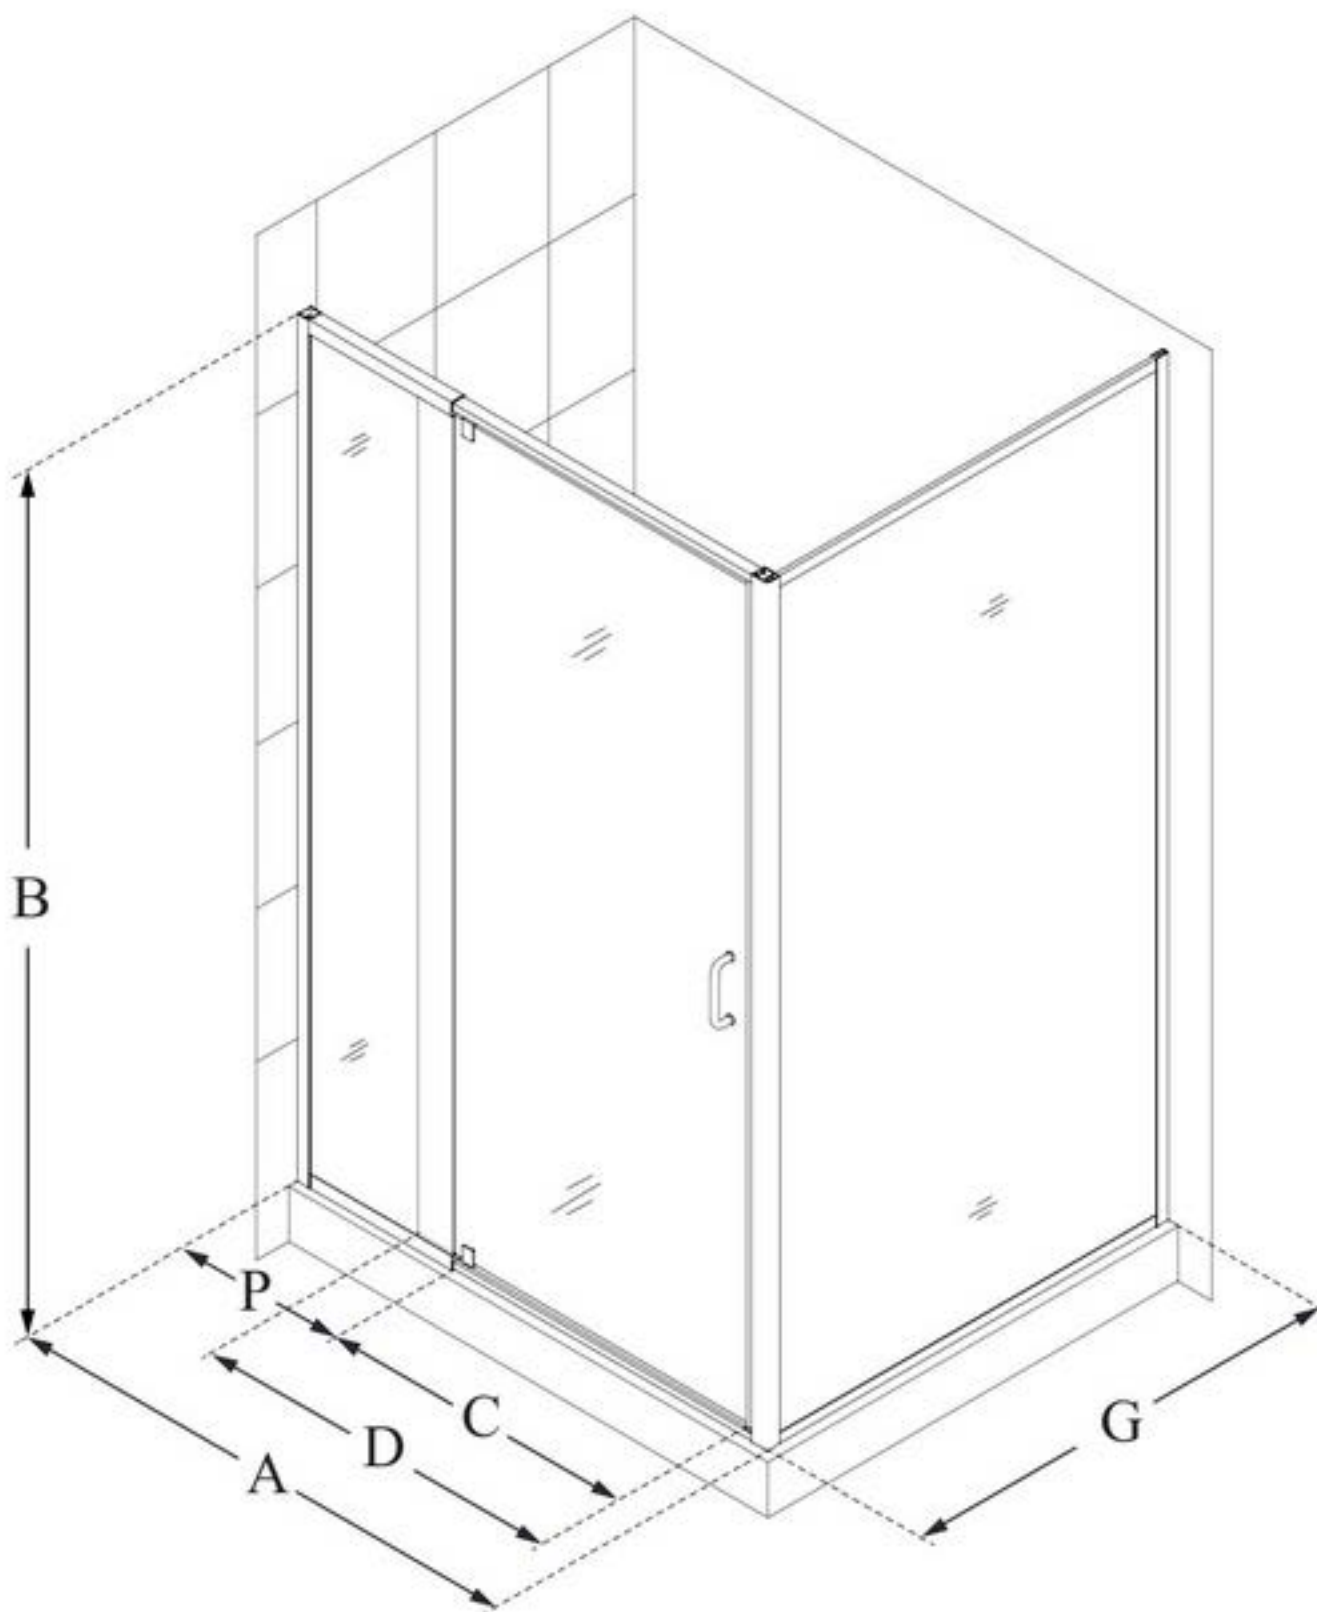

# FLEX

DreamLine Flex 34 1/2 in. D x 32-36 in. W x 72 in. H Frameless Pivot Shower Door

PIVOT DOOR

## CONFIGURATION DIMENSIONS:

**A: 32 7/16 - 36 7/16 in.**

MODEL WIDTH

**B: 72 in.**

MODEL HEIGHT

**C: 22 7/8 in.**

ACCESS WIDTH

**D: 28 1/2 in.**

DOOR WIDTH

**G: 34 1/2 in.**

RETURN PANEL WIDTH

**P: 6 9/16 in.**

PIVOT PANEL WIDTH

### CONFIGURATION DIMENSIONS:

**G: 30 - 40 in.**

MODEL WIDTH

**G: 30 - 40 in.**

MODEL DEPTH

**B: 74 in.**

MODEL HEIGHT