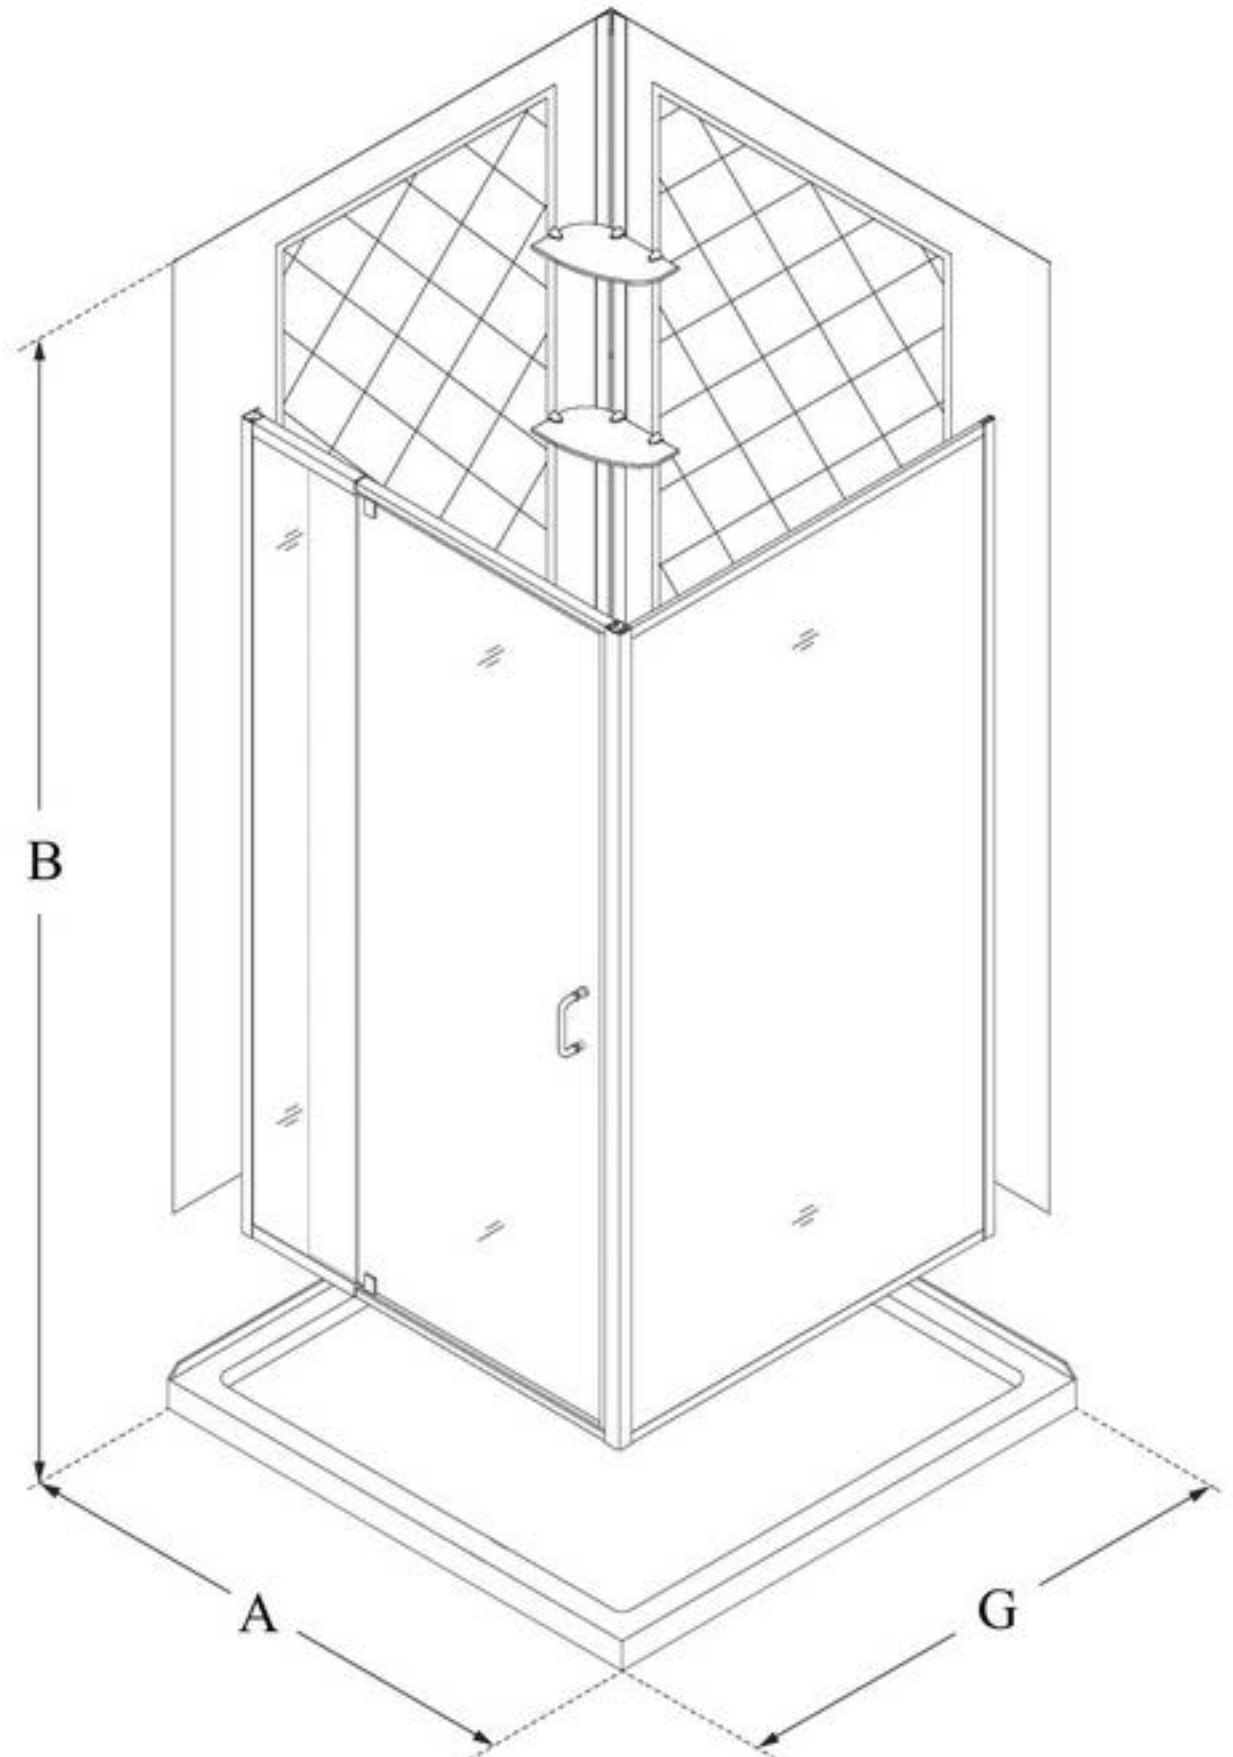

DL-6717

FLEX

DreamLine Flex 36 in. D x 36 in.
W x 76 3/4 in. H Semi-Frameless
Pivot Shower Enclosure, SlimLine
Shower Base and Backwall Kit

KIT CONTENTS:

- SHOWER ENCLOSURE
- SHOWER BASE
- QWALL BACKWALLS

CONFIGURATION DIMENSIONS:

A: 36 in.
KIT WIDTH

B: 76 3/4 in.
KIT HEIGHT

G: 36 in.
KIT DEPTH

AVAILABLE DRAIN LOCATIONS:

- CORNER