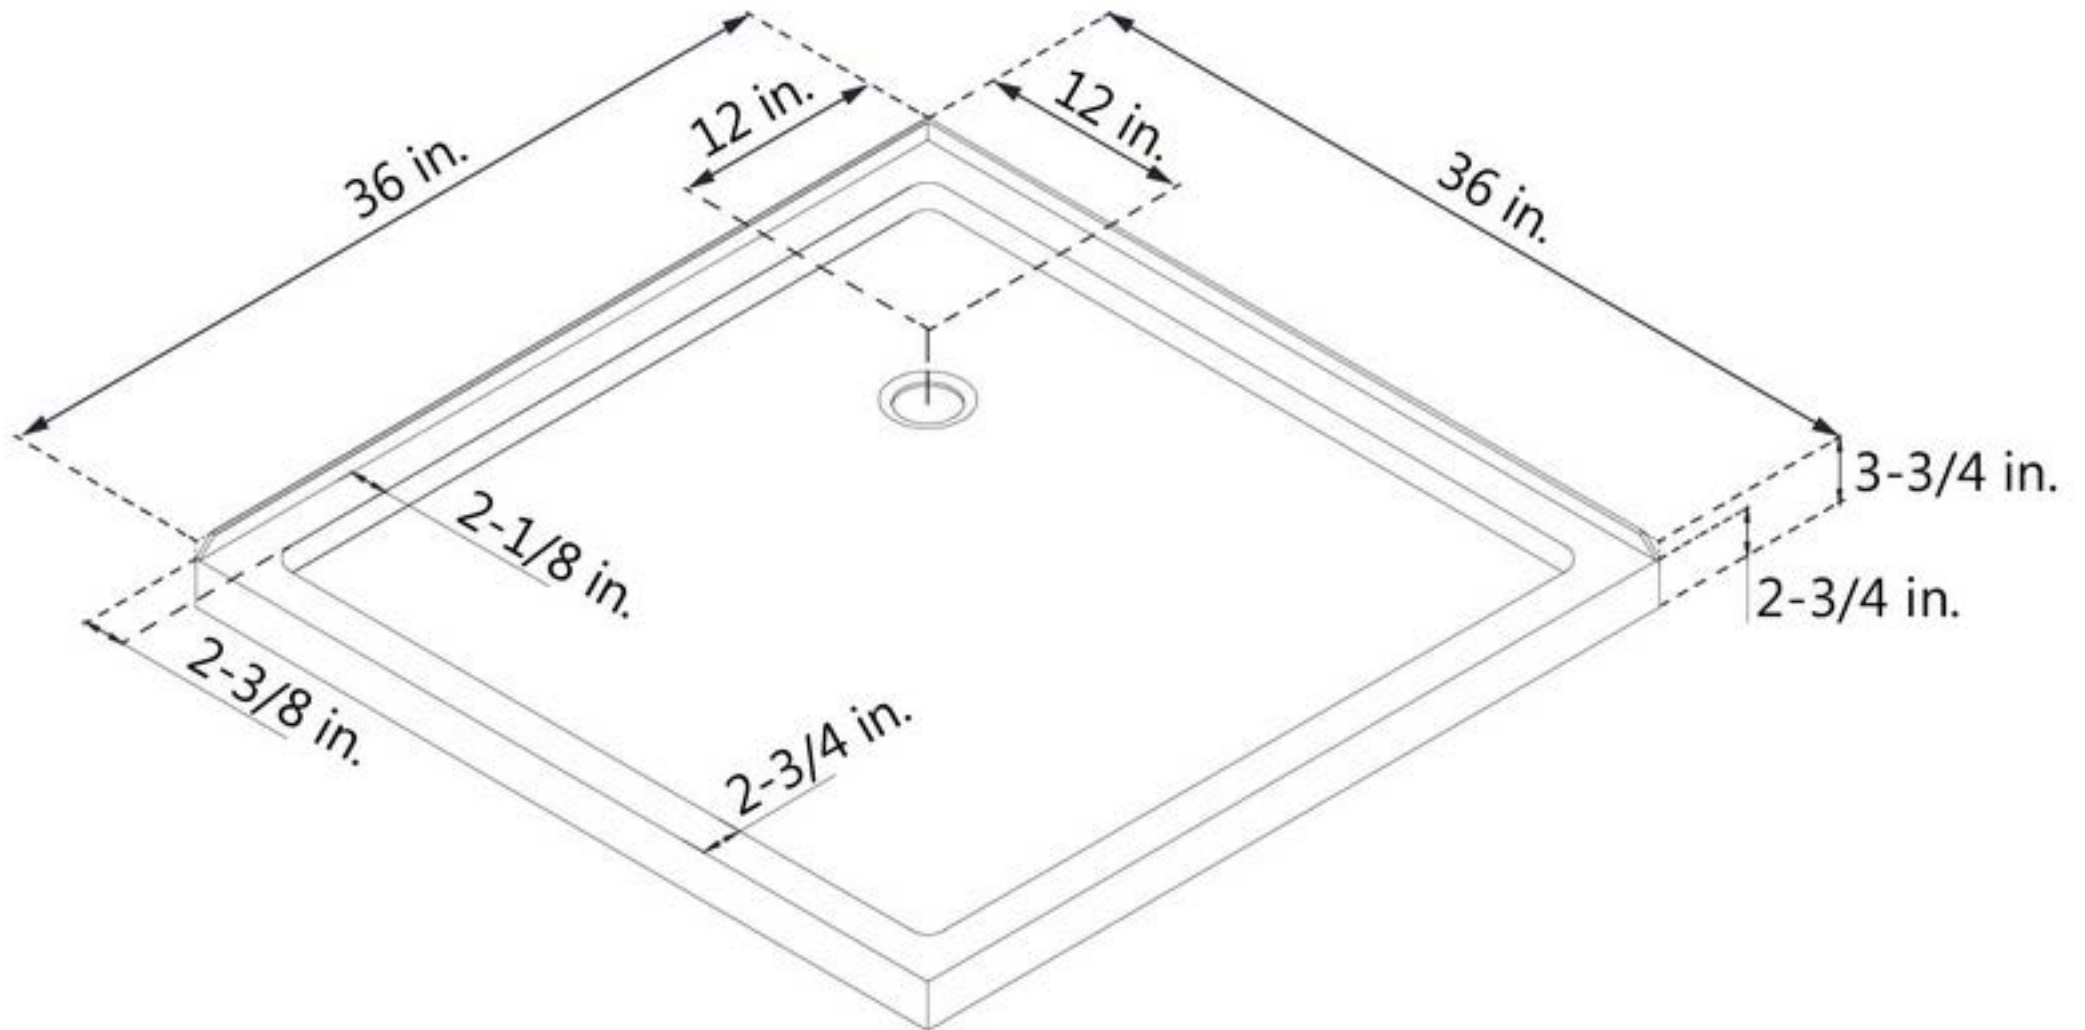

DLT-1036360

SLIMLINE SHOWER BASE

DOUBLE THRESHOLD

CORNER DRAIN

Drain Hole Specs