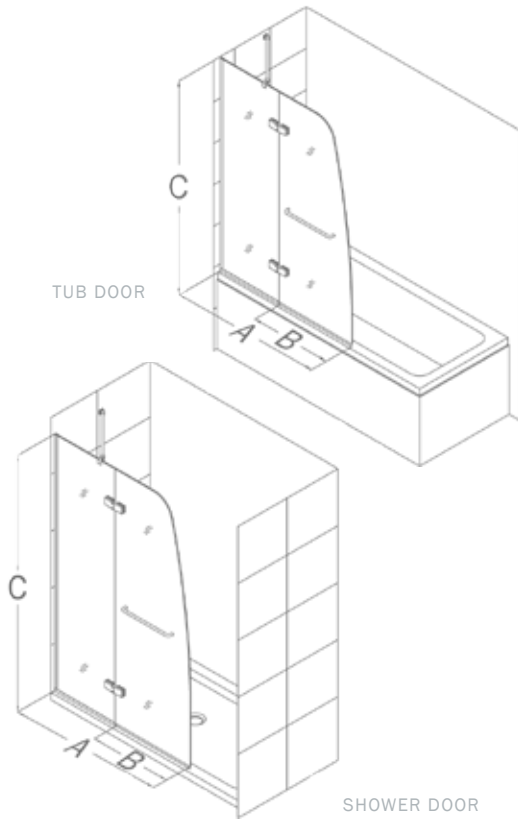

AQUA ULTRA™ SHOWER & TUB DOOR

DREAMLINE™
dream in style

A CONVENIENT SHOWER DOOR WITH A SPLASHING DESIGN

The **AQUA ULTRA** tub or shower door offers a modern frameless design, and the look of custom glass at an amazing value. The uniquely sophisticated curved silhouette and contemporary hinges give this door an attractive European flair. A U-shaped profile provides for an easy installation. The curved lines of the **AQUA ULTRA** deliver a unique touch to any bathroom design.

A	B	C
48"	24"	58" TUB
45"	24"	72" SHOWER

TUB DOOR

- Frameless glass shower/tub door design
- 5/16" (8mm) thick clear tempered glass
- Chrome or brushed nickel hardware finish
- High quality solid brass hinges and anodized aluminum U-shaped profile
- Towel bar doubles as convenient handle
- Reversible for left or right-wall installation
- 1/4" out-of-plumb adjustment
- Optional shower base and backwalls